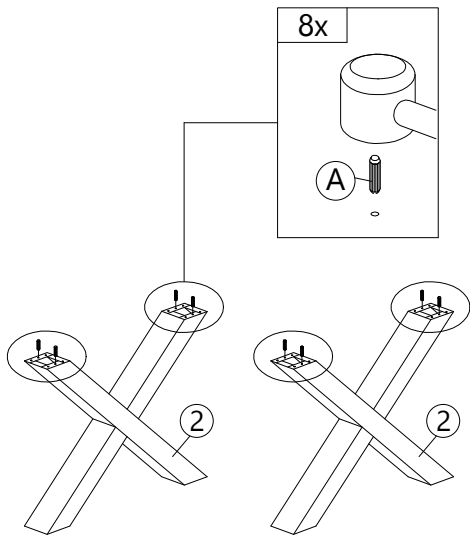

ASSEMBLY INSTRUCTION

DS 018-S5V - EUREKA EETAFFEL / TABLE 190 / DINING TABLE 190

- ~ Before assembly, please read the instructions ~
- ~ Keep these instructions for future reference ~
- ~ Follow these steps to assemble the product ~

HARDWARE	A	B	C	D	E
	PLASTIC DOWEL 8X25	CB SCREW M4.5X45	CSK CAP M6X60	PLASTIC PIN	ALLEN KEY
	8 pcs	16 pcs	16 pcs	16 pcs	1 pc

PART LIST

Step 1

A

PLASTIC DOWEL
8X25
8 pcs

Step 2

C **E**
 
CSK CAP
M6X40
16 pcs
ALLEN KEY
1 pc

Step 3

B

CB SCREW
M4.5X45
16 pcs

Step 4

D

PLASTIC PIN
16 pcs