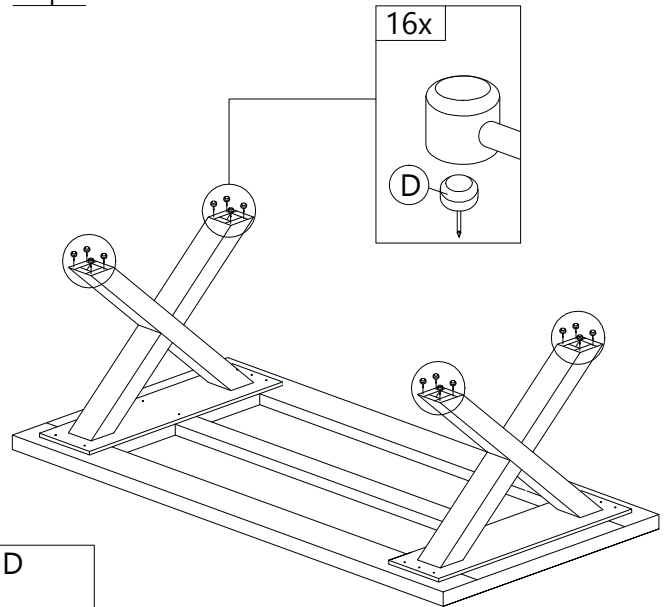

ASSEMBLY INSTRUCTION

DS 018-S5V - EUREKA EETAFFEL / TABLE 190 / DINING TABLE 190

- ~ Before assembly, please read the instructions ~
- ~ Keep these instructions for future reference ~
- ~ Follow these steps to assemble the product ~

HARDWARE	A	B	C	D	E
	PLASTIC DOWEL 8X25	CB SCREW M4.5X45	CSK CAP M6X60	PLASTIC PIN	ALLEN KEY
	8 pcs	16 pcs	16 pcs	16 pcs	1 pc

PART LIST

Step 1

A

PLASTIC DOWEL
8X25
8 pcs

Step 2

C **E**
 
CSK CAP
M6X40
16 pcs
ALLEN KEY
1 pc

Step 3

B

CB SCREW
M4.5X45
16 pcs

Step 4

D

PLASTIC PIN
16 pcs