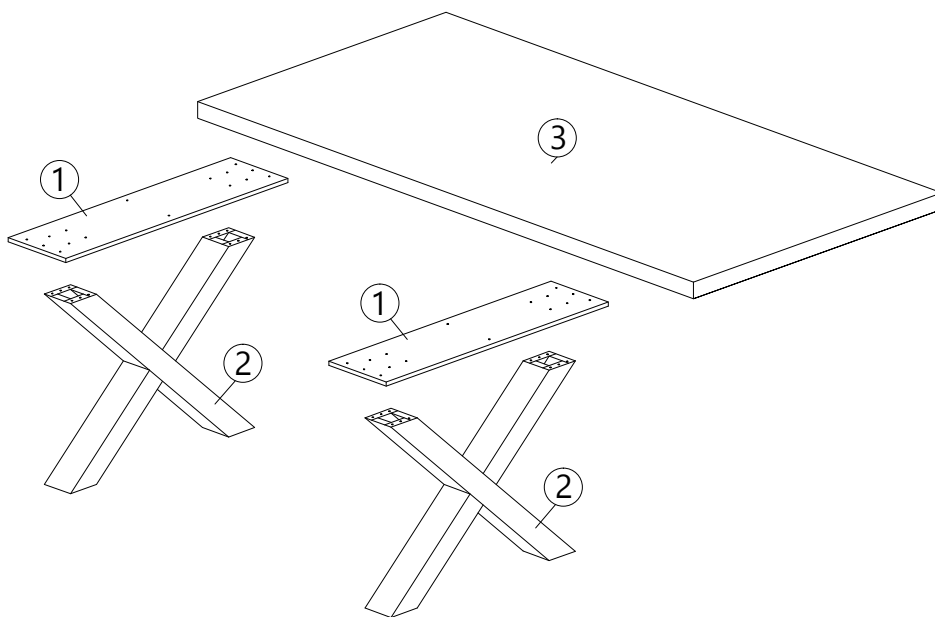

ASSEMBLY INSTRUCTION

DS 018-S5V - EUREKA EETAFFEL / TABLE 190 / DINING TABLE 190

- ~ Before assembly, please read the instructions ~
- ~ Keep these instructions for future reference ~
- ~ Follow these steps to assemble the product ~

HARDWARE	A	B	C	D	E
	PLASTIC DOWEL 8X25	CB SCREW M4.5X45	CSK CAP M6X60	PLASTIC PIN	ALLEN KEY
	8 pcs	16 pcs	16 pcs	16 pcs	1 pc

PART LIST

Step 1

A

PLASTIC DOWEL
8X25
8 pcs

Step 2

C **E**
 
CSK CAP
M6X40
16 pcs
ALLEN KEY
1 pc

Step 3

B

CB SCREW
M4.5X45
16 pcs

Step 4

D

PLASTIC PIN
16 pcs