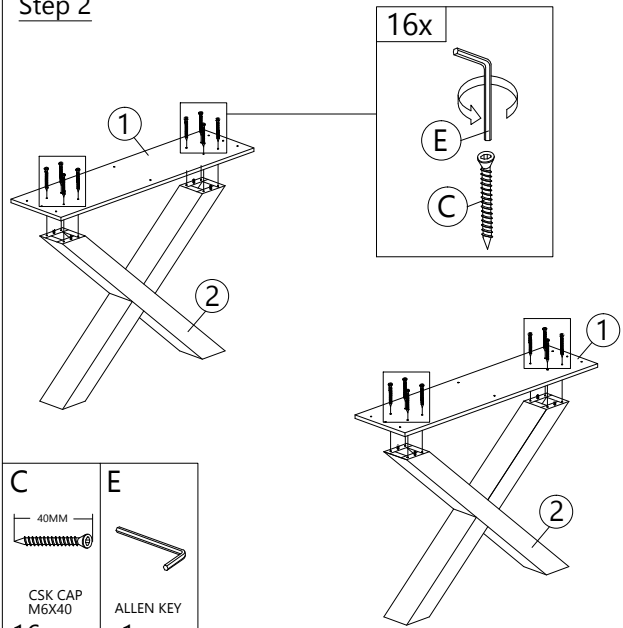

HARDWARE	A	B	C	D	E
	PLASTIC DOWEL 8X25	CB SCREW M4.5X45	CSK CAP M6X60	PLASTIC PIN	ALLEN KEY
	8 pcs	16 pcs	16 pcs	16 pcs	1 pc

PART LIST

Step 1

A

PLASTIC DOWEL
8X25
8 pcs

Step 2

C **E**
 
CSK CAP
M6X40
16 pcs
ALLEN KEY
1 pc

Step 3

B

CB SCREW
M4.5X45
16 pcs

Step 4

D

PLASTIC PIN
16 pcs