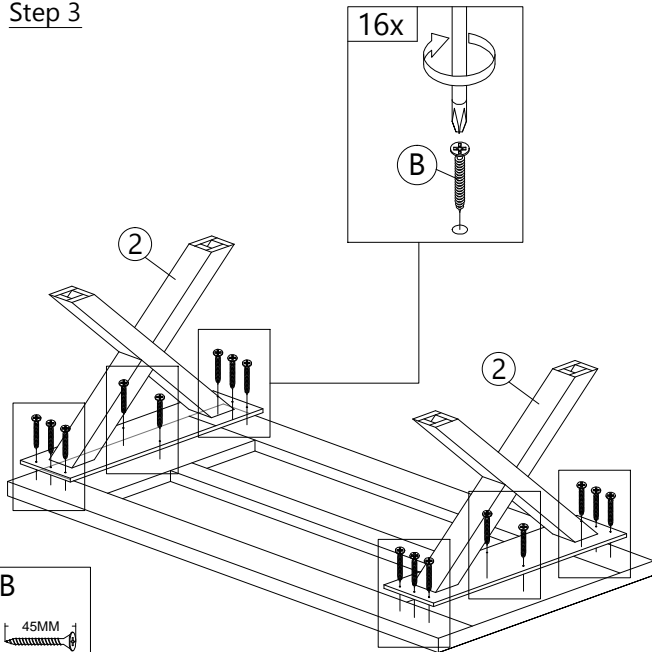

HARDWARE	A	B	C	D	E
	PLASTIC DOWEL 8X25	CB SCREW M4.5X45	CSK CAP M6X60	PLASTIC PIN	ALLEN KEY
	8 pcs	16 pcs	16 pcs	16 pcs	1 pc

PART LIST

Step 1

A

PLASTIC DOWEL
8X25
8 pcs

Step 2

C **E**
 
CSK CAP
M6X40
16 pcs
ALLEN KEY
1 pc

Step 3

B

CB SCREW
M4.5X45
16 pcs

Step 4

D

PLASTIC PIN
16 pcs