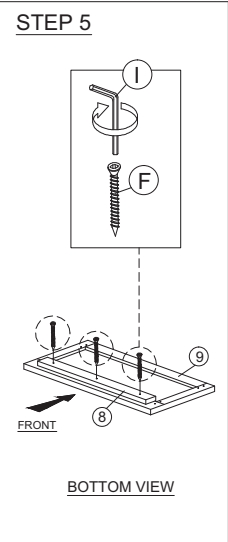

ASSEMBLY INSTRUCTION

MODEL : BC 70072-S5V - ELLA BOEKENREK / BIBLIOTHEQUE / 2 DRAWERS BOOKCASE

HARDWARE	A	B	C	D	E	F	G	H	I	J	J3	K	L	M	N
	PLASTIC DOWEL M8X25 1X22	CB SCREW M3.5X12 1X24	PLASTIC PIN 1X4	CB SCREW M4X25 1X8	CB SCREW M4X35 1X16	CSK CAP M6X40 1X11	CSK CAP M6X50 1X4	METAL SHELF SUPPORT 1X12	ALLEN KEY 1X1	HANDLE FZ 23187 (128MM) - METAL 1X2	HANDLE SCREW M4X40MM 1X4	DRAWER SLIDE 12" 2 SETS	CAP 1X7	POWER NAIL 6/8 1X68	MINIFIX 5654 5 SETS

SOFT, DRY CLOTH

CHEMICAL

HEAT

KEEP DRY

HANDLE WITH CARE

DO NOT USE KNIFE

ASSEMBLY INSTRUCTION

MODEL : BC 70072-S5V - ELLA BOEKENREK / BIBLIOTHEQUE / 2 DRAWERS BOOKCASE

STEP 10

STEP 11

STEP 12

STEP 13

STEP 14

STEP 15

BACK VIEW

STEP 16