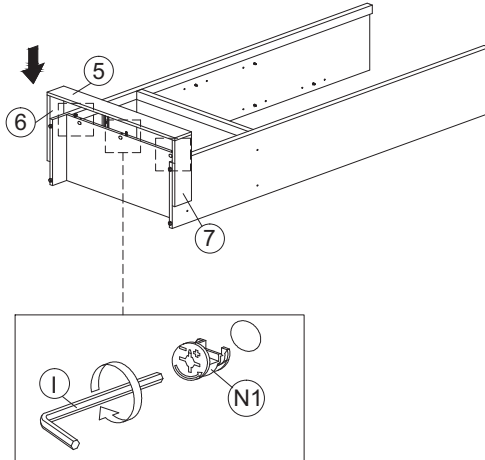

ASSEMBLY INSTRUCTION

MODEL : BC 70072-S5V - ELLA BOEKENREK / BIBLIOTHEQUE / 2 DRAWERS BOOKCASE

HARDWARE	A	B	C	D	E	F	G	H	I	J	J3	K	L	M	N
	PLASTIC DOWEL M8X25 1X22	CB SCREW M3.5X12 1X24	PLASTIC PIN 1X4	CB SCREW M4X25 1X8	CB SCREW M4X35 1X16	CSK CAP M6X40 1X11	CSK CAP M6X50 1X4	METAL SHELF SUPPORT 1X12	ALLEN KEY 1X1	HANDLE FZ 23187 (128MM) - METAL 1X2	HANDLE SCREW M4X40MM 1X4	DRAWER SLIDE 12" 2 SETS	CAP 1X7	POWER NAIL 6/8 1X68	MINIFIX 5654 5 SETS

SOFT, DRY CLOTH

CHEMICAL

HEAT

KEEP DRY

HANDLE WITH CARE

DO NOT USE KNIFE

ASSEMBLY INSTRUCTION

MODEL : BC 70072-S5V - ELLA BOEKENREK / BIBLIOTHEQUE / 2 DRAWERS BOOKCASE

STEP 10

STEP 11

STEP 12

STEP 13

STEP 14

STEP 15

BACK VIEW

STEP 16