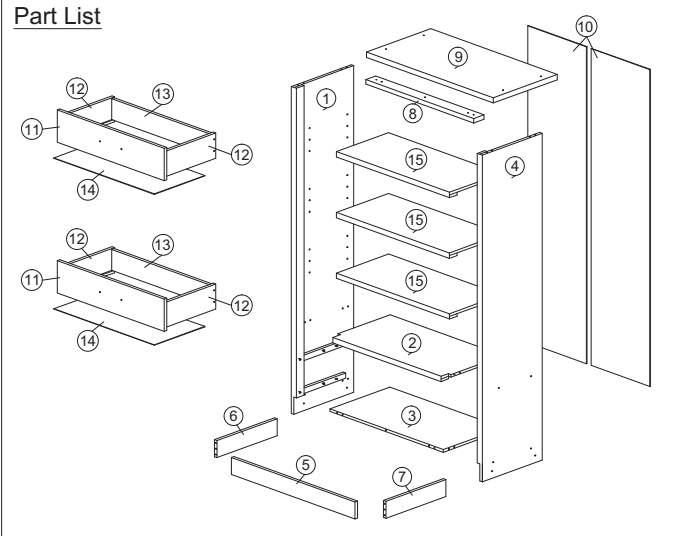

ASSEMBLY INSTRUCTION

MODEL : BC 70072-S5V - ELLA BOEKENREK / BIBLIOTHEQUE / 2 DRAWERS BOOKCASE

HARDWARE	A	B	C	D	E	F	G	H	I	J	J3	K	L	M	N
	PLASTIC DOWEL M8X25 1X22	CB SCREW M3.5X12 1X24	PLASTIC PIN 1X4	CB SCREW M4X25 1X8	CB SCREW M4X35 1X16	CSK CAP M6X40 1X11	CSK CAP M6X50 1X4	METAL SHELF SUPPORT 1X12	ALLEN KEY 1X1	HANDLE FZ 23187 (128MM) - METAL 1X2	HANDLE SCREW M4X40MM 1X4	DRAWER SLIDE 12" 2 SETS	CAP 1X7	POWER NAIL 6/8 1X68	MINIFIX 5654 5 SETS

SOFT, DRY CLOTH

CHEMICAL

HEAT

KEEP DRY

HANDLE WITH CARE

DO NOT USE KNIFE

ASSEMBLY INSTRUCTION

MODEL : BC 70072-S5V - ELLA BOEKENREK / BIBLIOTHEQUE / 2 DRAWERS BOOKCASE

STEP 10

STEP 11

STEP 12

STEP 13

STEP 14

STEP 15

BACK VIEW

STEP 16