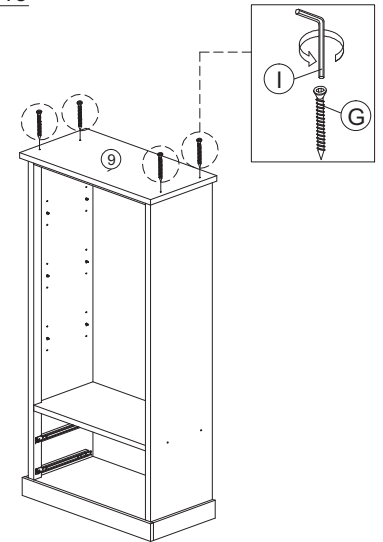

ASSEMBLY INSTRUCTION

MODEL : BC 70072-S5V - ELLA BOEKENREK / BIBLIOTHEQUE / 2 DRAWERS BOOKCASE

HARDWARE	A	B	C	D	E	F	G	H	I	J	J3	K	L	M	N
	PLASTIC DOWEL M8X25 1X22	CB SCREW M3.5X12 1X24	PLASTIC PIN 1X4	CB SCREW M4X25 1X8	CB SCREW M4X35 1X16	CSK CAP M6X40 1X11	CSK CAP M6X50 1X4	METAL SHELF SUPPORT 1X12	ALLEN KEY 1X1	HANDLE FZ 23187 (128MM) - METAL 1X2	HANDLE SCREW M4X40MM 1X4	DRAWER SLIDE 12" 2 SETS	CAP 1X7	POWER NAIL 6/8 1X68	MINIFIX 5654 5 SETS

STEP 10

STEP 11

STEP 12

STEP 13

STEP 14

STEP 15

BACK VIEW

STEP 16