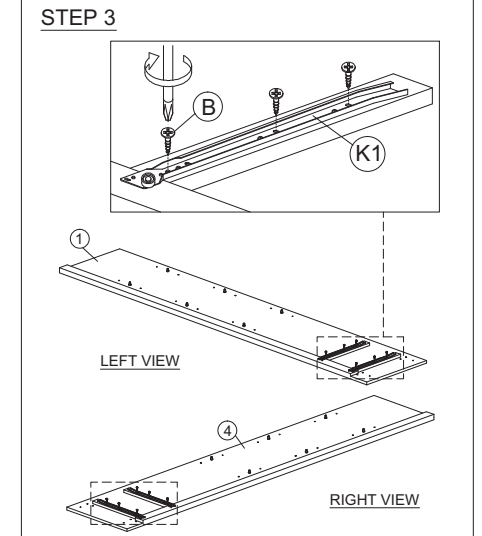

ASSEMBLY INSTRUCTION

MODEL : BC 70072-S5V - ELLA BOEKENREK / BIBLIOTHEQUE / 2 DRAWERS BOOKCASE

HARDWARE	A	B	C	D	E	F	G	H	I	J	J3	K	L	M	N
	PLASTIC DOWEL M8X25 1X22	CB SCREW M3.5X12 1X24	PLASTIC PIN 1X4	CB SCREW M4X25 1X8	CB SCREW M4X35 1X16	CSK CAP M6X40 1X11	CSK CAP M6X50 1X4	METAL SHELF SUPPORT 1X12	ALLEN KEY 1X1	HANDLE FZ 23187 (128MM) - METAL 1X2	HANDLE SCREW M4X40MM 1X4	DRAWER SLIDE 12" 2 SETS	CAP 1X7	POWER NAIL 6/8 1X68	MINIFIX 5654 5 SETS

SOFT, DRY CLOTH

CHEMICAL

HEAT

KEEP DRY

HANDLE WITH CARE

DO NOT USE KNIFE

ASSEMBLY INSTRUCTION

MODEL : BC 70072-S5V - ELLA BOEKENREK / BIBLIOTHEQUE / 2 DRAWERS BOOKCASE