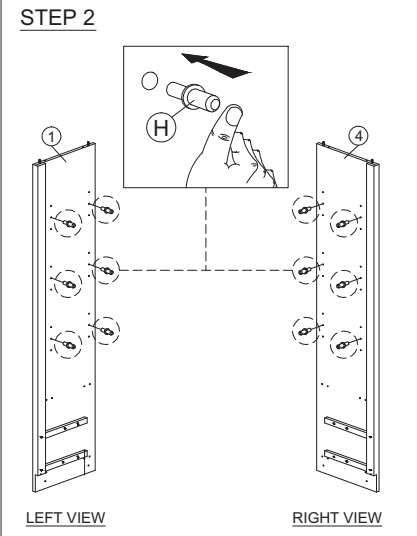

ASSEMBLY INSTRUCTION

MODEL : BC 70072-S5V - ELLA BOEKENREK / BIBLIOTHEQUE / 2 DRAWERS BOOKCASE

HARDWARE	A	B	C	D	E	F	G	H	I	J	J3	K	L	M	N
	PLASTIC DOWEL M8X25 1X22	CB SCREW M3.5X12 1X24	PLASTIC PIN 1X4	CB SCREW M4X25 1X8	CB SCREW M4X35 1X16	CSK CAP M6X40 1X11	CSK CAP M6X50 1X4	METAL SHELF SUPPORT 1X12	ALLEN KEY 1X1	HANDLE FZ 23187 (128MM) - METAL 1X2	HANDLE SCREW M4X40MM 1X4	DRAWER SLIDE 12" 2 SETS	CAP 1X7	POWER NAIL 6/8 1X68	MINIFIX 5654 5 SETS

SOFT, DRY CLOTH

CHEMICAL

HEAT

KEEP DRY

HANDLE WITH CARE

DO NOT USE KNIFE

ASSEMBLY INSTRUCTION

MODEL : BC 70072-S5V - ELLA BOEKENREK / BIBLIOTHEQUE / 2 DRAWERS BOOKCASE