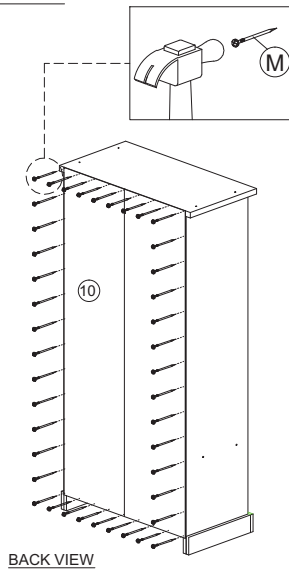

ASSEMBLY INSTRUCTION

MODEL : BC 70072-S5V - ELLA BOEKENREK / BIBLIOTHEQUE / 2 DRAWERS BOOKCASE

HARDWARE	A	B	C	D	E	F	G	H	I	J	J3	K	L	M	N
	PLASTIC DOWEL M8X25 1X22	CB SCREW M3.5X12 1X24	PLASTIC PIN 1X4	CB SCREW M4X25 1X8	CB SCREW M4X35 1X16	CSK CAP M6X40 1X11	CSK CAP M6X50 1X4	METAL SHELF SUPPORT 1X12	ALLEN KEY 1X1	HANDLE FZ 23187 (128MM) - METAL 1X2	HANDLE SCREW M4X40MM 1X4	DRAWER SLIDE 12" 2 SETS	CAP 1X7	POWER NAIL 6/8 1X68	MINIFIX 5654 5 SETS

STEP 10

STEP 11

STEP 12

STEP 13

STEP 14

STEP 15

BACK VIEW

STEP 16