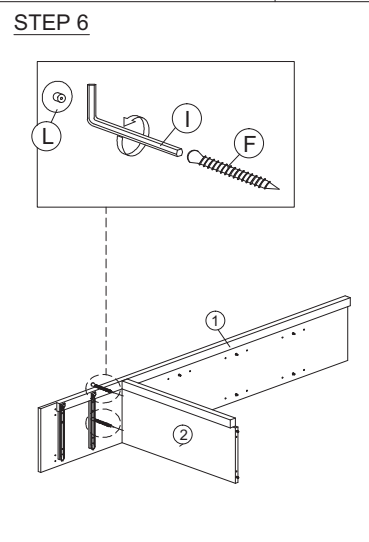

ASSEMBLY INSTRUCTION

MODEL : BC 70072-S5V - ELLA BOEKENREK / BIBLIOTHEQUE / 2 DRAWERS BOOKCASE

HARDWARE	A	B	C	D	E	F	G	H	I	J	J3	K	L	M	N
	PLASTIC DOWEL M8X25 1X22	CB SCREW M3.5X12 1X24	PLASTIC PIN 1X4	CB SCREW M4X25 1X8	CB SCREW M4X35 1X16	CSK CAP M6X40 1X11	CSK CAP M6X50 1X4	METAL SHELF SUPPORT 1X12	ALLEN KEY 1X1	HANDLE FZ 23187 (128MM) - METAL 1X2	HANDLE SCREW M4X40MM 1X4	DRAWER SLIDE 12" 2 SETS	CAP 1X7	POWER NAIL 6/8 1X68	MINIFIX 5654 5 SETS

SOFT, DRY CLOTH

CHEMICAL

HEAT

KEEP DRY

HANDLE WITH CARE

DO NOT USE KNIFE

ASSEMBLY INSTRUCTION

MODEL : BC 70072-S5V - ELLA BOEKENREK / BIBLIOTHEQUE / 2 DRAWERS BOOKCASE

STEP 10

STEP 11

STEP 12

STEP 13

STEP 14

STEP 15

BACK VIEW

STEP 16