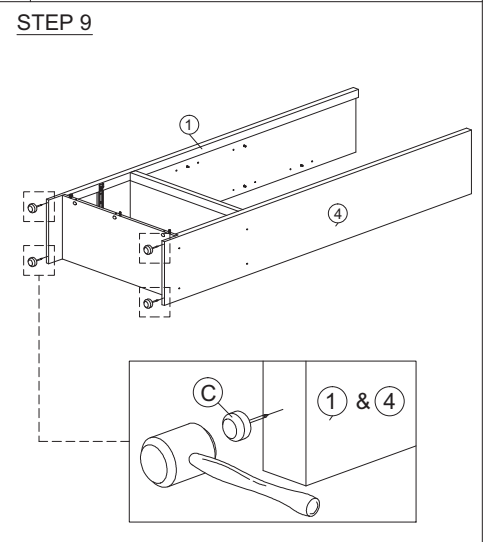

ASSEMBLY INSTRUCTION

MODEL : BC 70072-S5V - ELLA BOEKENREK / BIBLIOTHEQUE / 2 DRAWERS BOOKCASE

HARDWARE	A	B	C	D	E	F	G	H	I	J	J3	K	L	M	N
	PLASTIC DOWEL M8X25 1X22	CB SCREW M3.5X12 1X24	PLASTIC PIN 1X4	CB SCREW M4X25 1X8	CB SCREW M4X35 1X16	CSK CAP M6X40 1X11	CSK CAP M6X50 1X4	METAL SHELF SUPPORT 1X12	ALLEN KEY 1X1	HANDLE FZ 23187 (128MM) - METAL 1X2	HANDLE SCREW M4X40MM 1X4	DRAWER SLIDE 12" 2 SETS	CAP 1X7	POWER NAIL 6/8 1X68	MINIFIX 5654 5 SETS

SOFT, DRY CLOTH

CHEMICAL

HEAT

KEEP DRY

HANDLE WITH CARE

DO NOT USE KNIFE

ASSEMBLY INSTRUCTION

MODEL : BC 70072-S5V - ELLA BOEKENREK / BIBLIOTHEQUE / 2 DRAWERS BOOKCASE