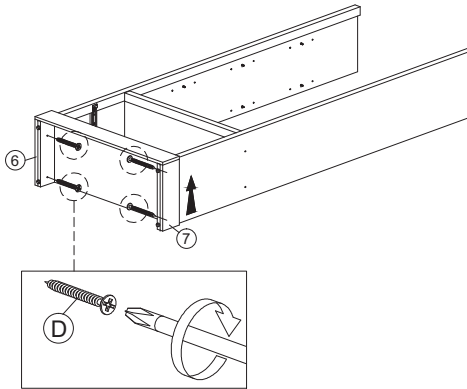

ASSEMBLY INSTRUCTION

MODEL : BC 70072-S5V - ELLA BOEKENREK / BIBLIOTHEQUE / 2 DRAWERS BOOKCASE

HARDWARE	A	B	C	D	E	F	G	H	I	J	J3	K	L	M	N
	PLASTIC DOWEL M8X25 1X22	CB SCREW M3.5X12 1X24	PLASTIC PIN 1X4	CB SCREW M4X25 1X8	CB SCREW M4X35 1X16	CSK CAP M6X40 1X11	CSK CAP M6X50 1X4	METAL SHELF SUPPORT 1X12	ALLEN KEY 1X1	HANDLE FZ 23187 (128MM) - METAL 1X2	HANDLE SCREW M4X40MM 1X4	DRAWER SLIDE 12" 2 SETS	CAP 1X7	POWER NAIL 6/8 1X68	MINIFIX 5654 5 SETS

SOFT, DRY CLOTH

CHEMICAL

HEAT

KEEP DRY

HANDLE WITH CARE

DO NOT USE KNIFE

ASSEMBLY INSTRUCTION

MODEL : BC 70072-S5V - ELLA BOEKENREK / BIBLIOTHEQUE / 2 DRAWERS BOOKCASE

STEP 10

STEP 11

STEP 12

STEP 13

STEP 14

STEP 15

BACK VIEW

STEP 16