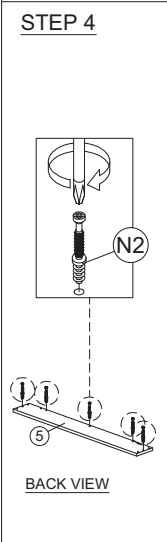

ASSEMBLY INSTRUCTION

MODEL : BC 70072-S5V - ELLA BOEKENREK / BIBLIOTHEQUE / 2 DRAWERS BOOKCASE

HARDWARE	A	B	C	D	E	F	G	H	I	J	J3	K	L	M	N
	PLASTIC DOWEL M8X25 1X22	CB SCREW M3.5X12 1X24	PLASTIC PIN 1X4	CB SCREW M4X25 1X8	CB SCREW M4X35 1X16	CSK CAP M6X40 1X11	CSK CAP M6X50 1X4	METAL SHELF SUPPORT 1X12	ALLEN KEY 1X1	HANDLE FZ 23187 (128MM) - METAL 1X2	HANDLE SCREW M4X40MM 1X4	DRAWER SLIDE 12" 2 SETS	CAP 1X7	POWER NAIL 6/8 1X68	MINIFIX 5654 5 SETS

SOFT, DRY CLOTH

CHEMICAL

HEAT

KEEP DRY

HANDLE WITH CARE

DO NOT USE KNIFE

ASSEMBLY INSTRUCTION

MODEL : BC 70072-S5V - ELLA BOEKENREK / BIBLIOTHEQUE / 2 DRAWERS BOOKCASE

STEP 10

STEP 11

STEP 12

STEP 13

STEP 14

STEP 15

BACK VIEW

STEP 16