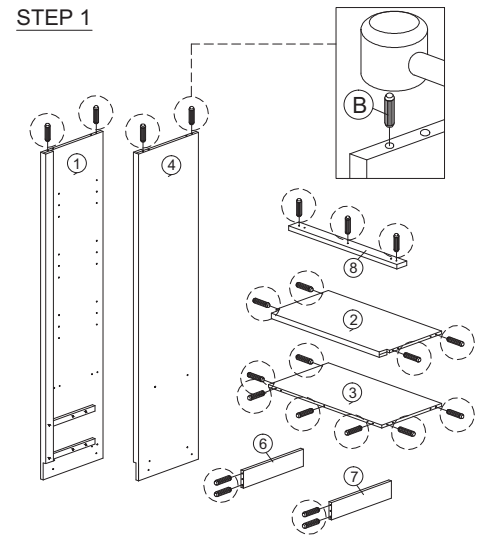

ASSEMBLY INSTRUCTION

MODEL : BC 70072-S5V - ELLA BOEKENREK / BIBLIOTHEQUE / 2 DRAWERS BOOKCASE

HARDWARE	A	B	C	D	E	F	G	H	I	J	J3	K	L	M	N
	PLASTIC DOWEL M8X25 1X22	CB SCREW M3.5X12 1X24	PLASTIC PIN 1X4	CB SCREW M4X25 1X8	CB SCREW M4X35 1X16	CSK CAP M6X40 1X11	CSK CAP M6X50 1X4	METAL SHELF SUPPORT 1X12	ALLEN KEY 1X1	HANDLE FZ 23187 (128MM) - METAL 1X2	HANDLE SCREW M4X40MM 1X4	DRAWER SLIDE 12" 2 SETS	CAP 1X7	POWER NAIL 6/8 1X68	MINIFIX 5654 5 SETS

SOFT, DRY CLOTH

CHEMICAL

HEAT

KEEP DRY

HANDLE WITH CARE

DO NOT USE KNIFE

ASSEMBLY INSTRUCTION

MODEL : BC 70072-S5V - ELLA BOEKENREK / BIBLIOTHEQUE / 2 DRAWERS BOOKCASE