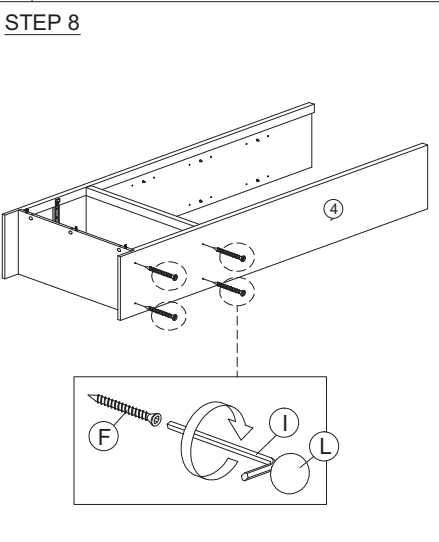

ASSEMBLY INSTRUCTION

MODEL : BC 70072-S5V - ELLA BOEKENREK / BIBLIOTHEQUE / 2 DRAWERS BOOKCASE

HARDWARE	A	B	C	D	E	F	G	H	I	J	J3	K	L	M	N
	PLASTIC DOWEL M8X25 1X22	CB SCREW M3.5X12 1X24	PLASTIC PIN 1X4	CB SCREW M4X25 1X8	CB SCREW M4X35 1X16	CSK CAP M6X40 1X11	CSK CAP M6X50 1X4	METAL SHELF SUPPORT 1X12	ALLEN KEY 1X1	HANDLE FZ 23187 (128MM) - METAL 1X2	HANDLE SCREW M4X40MM 1X4	DRAWER SLIDE 12" 2 SETS	CAP 1X7	POWER NAIL 6/8 1X68	MINIFIX 5654 5 SETS

SOFT, DRY CLOTH

CHEMICAL

HEAT

KEEP DRY

HANDLE WITH CARE

DO NOT USE KNIFE

ASSEMBLY INSTRUCTION

MODEL : BC 70072-S5V - ELLA BOEKENREK / BIBLIOTHEQUE / 2 DRAWERS BOOKCASE