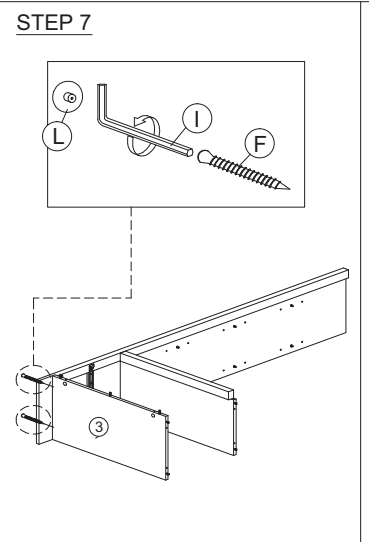

ASSEMBLY INSTRUCTION

MODEL : BC 70072-S5V - ELLA BOEKENREK / BIBLIOTHEQUE / 2 DRAWERS BOOKCASE

HARDWARE	A	B	C	D	E	F	G	H	I	J	J3	K	L	M	N
	PLASTIC DOWEL M8X25 1X22	CB SCREW M3.5X12 1X24	PLASTIC PIN 1X4	CB SCREW M4X25 1X8	CB SCREW M4X35 1X16	CSK CAP M6X40 1X11	CSK CAP M6X50 1X4	METAL SHELF SUPPORT 1X12	ALLEN KEY 1X1	HANDLE FZ 23187 (128MM) - METAL 1X2	HANDLE SCREW M4X40MM 1X4	DRAWER SLIDE 12" 2 SETS	CAP 1X7	POWER NAIL 6/8 1X68	MINIFIX 5654 5 SETS

SOFT, DRY CLOTH

CHEMICAL

HEAT

KEEP DRY

HANDLE WITH CARE

DO NOT USE KNIFE

ASSEMBLY INSTRUCTION

MODEL : BC 70072-S5V - ELLA BOEKENREK / BIBLIOTHEQUE / 2 DRAWERS BOOKCASE