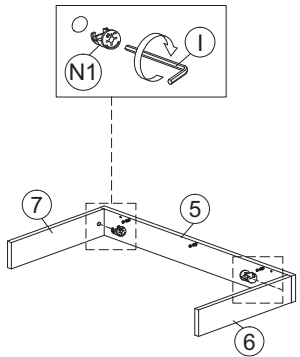

ASSEMBLY INSTRUCTION

MODEL : BC 70072-S5V - ELLA BOEKENREK / BIBLIOTHEQUE / 2 DRAWERS BOOKCASE

HARDWARE	A	B	C	D	E	F	G	H	I	J	J3	K	L	M	N
	PLASTIC DOWEL M8X25 1X22	CB SCREW M3.5X12 1X24	PLASTIC PIN 1X4	CB SCREW M4X25 1X8	CB SCREW M4X35 1X16	CSK CAP M6X40 1X11	CSK CAP M6X50 1X4	METAL SHELF SUPPORT 1X12	ALLEN KEY 1X1	HANDLE FZ 23187 (128MM) - METAL 1X2	HANDLE SCREW M4X40MM 1X4	DRAWER SLIDE 12" 2 SETS	CAP 1X7	POWER NAIL 6/8 1X68	MINIFIX 5654 5 SETS

SOFT, DRY CLOTH

CHEMICAL

HEAT

KEEP DRY

HANDLE WITH CARE

DO NOT USE KNIFE

ASSEMBLY INSTRUCTION

MODEL : BC 70072-S5V - ELLA BOEKENREK / BIBLIOTHEQUE / 2 DRAWERS BOOKCASE

STEP 10

STEP 11

STEP 12

STEP 13

STEP 14

STEP 15

BACK VIEW

STEP 16