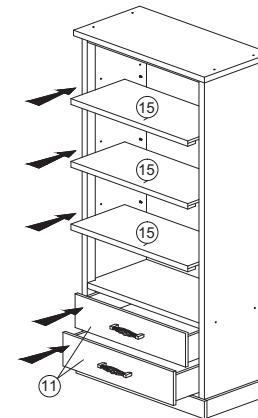

ASSEMBLY INSTRUCTION

MODEL : BC 70072-S5V - ELLA BOEKENREK / BIBLIOTHEQUE / 2 DRAWERS BOOKCASE

HARDWARE	A	B	C	D	E	F	G	H	I	J	J3	K	L	M	N
	PLASTIC DOWEL M8X25 1X22	CB SCREW M3.5X12 1X24	PLASTIC PIN 1X4	CB SCREW M4X25 1X8	CB SCREW M4X35 1X16	CSK CAP M6X40 1X11	CSK CAP M6X50 1X4	METAL SHELF SUPPORT 1X12	ALLEN KEY 1X1	HANDLE FZ 23187 (128MM) - METAL 1X2	HANDLE SCREW M4X40MM 1X4	DRAWER SLIDE 12" 2 SETS	CAP 1X7	POWER NAIL 6/8 1X68	MINIFIX 5654 5 SETS

STEP 10

STEP 11

STEP 12

STEP 13

STEP 14

STEP 15

BACK VIEW

STEP 16