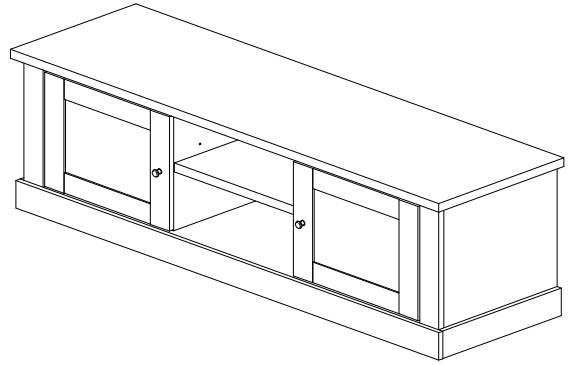

ASSEMBLY INSTRUCTION

EC 60158-S5VP - ELINE TV KAST / MEUBLE TV / TV CABINET

- ~ Before assembly, please read the instructions ~
- ~ Keep these instructions for future reference ~
- ~ Follow these steps to assemble the product ~

ALGEMENE ONDERHOUDSVOORSCHRIFTEN :

Om de tafelbladen te beschermen mogen geen hete pannen, kaarsen of andere hete glazen op het oppervlakte geplaatst worden, gebruik hiervoor een beschermende onderligger.
Reinigen van oppervlaktes : met licht vochtige doek of zeemvel reinigen en direct droog wrijven. Zeker geen vocht laten staan op de oppervlaktes.
Gebruik van ruwe materialen zoals schuurspons, schuurmiddelen, chemische producten zoals verdunners ammoniak of boenwas zijn niet toegelaten.
Ook geen siliconen houdende producten aanwenden zoals pledge enz.
Garantie : Indien bovenstaande voorschriften niet gevolgd worden vervalt de garantie.

INFORMATION GENERALE D'ENTRETIEN :

Pour la protection de la surface des tables et autres éviter de mettre des casseroles chaudes ainsi que des bougies ou verres chaudes (thé) sur la surface sans protection.
L'entretien des surfaces : Utilisez un chiffon légèrement humide et séchez aussitôt.
Jamais laisser des liquides sur les surfaces, les meubles ne sont pas adaptés pour un emplacement dans des pièces humides.
Des éponges abrasives, tout produits chimiques : ammoniac, détergent, diluant; ou cirage et produits d'entretien comme Pledge sont interdit.
Garantie : La garantie expire si les prescriptions d'entretien générale ne sont pas respecter.

MAINTENANCE PRESCRIPTIONS :