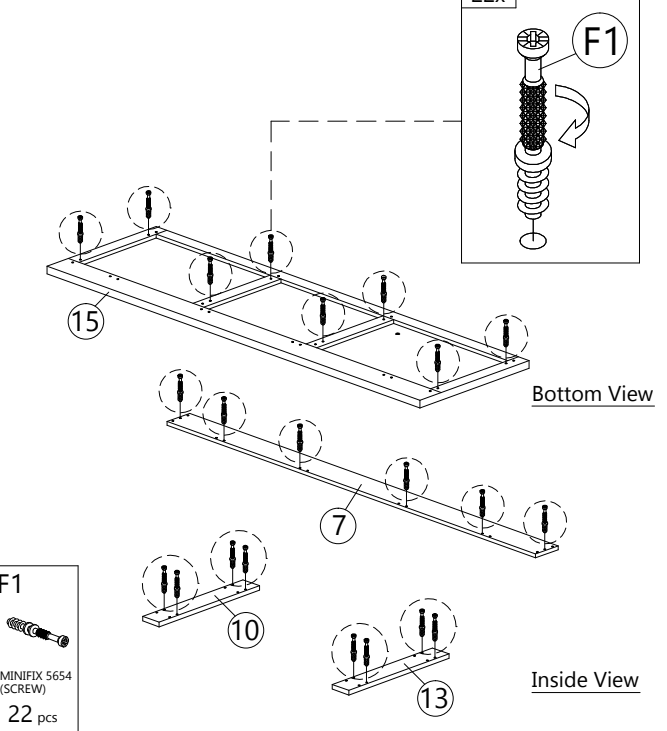

HARDWARE LIST

A	B	C	D	E	F1	F2	G
PLASTIC DOWEL 8X25	CB SCREW M3.5X16	CB SCREW M4X30	CSK CAP M6X40	CSK CAP M6X50	MINIFIX 5654 (SCREW)	MINIFIX 5654 (HOUSING)	METAL SHELF SUPPORT
46pcs	16pcs	4pcs	8pcs	4pcs	22pcs	22pcs	12pcs
H	I	J	K	L	M	N	
CAP	PLASTIC PIN	POWER NAIL 5/8"	METAL HANDLE RA01835 (COOPER)	HANDLE SCREW M4X22	HINGES 5/8"	ALLEN KEY	
12pcs	6pcs	38pcs	2pcs	2pcs	4pcs	1pc	

PART LIST

Step 1

Step 2

Step 3

Step 4

Step 5

Step 6

Step 7