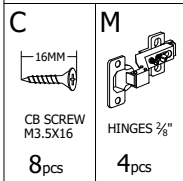

Step 11

I POWER NAIL 5/8" 60pcs

BACK VIEW

Step 12

B 12MM CB SCREW M3.5X12 24pcs	D 25MM CB SCREW M4X25 8pcs	E 35MM CB SCREW M4X35 32pcs	K1 HANDLE VSC 15 - BLACK (192mm) 4pcs	K3 P/H SCREW M4X40 8pcs	O2 DRAWER SLIDE 14" (B) 8pcs	I POWER NAIL 5/8" 24pcs
--	---	--	--	--	---	---

Step 13

Step 14

INSIDE VIEW

Step 15

Step 16

Step 17

Completed