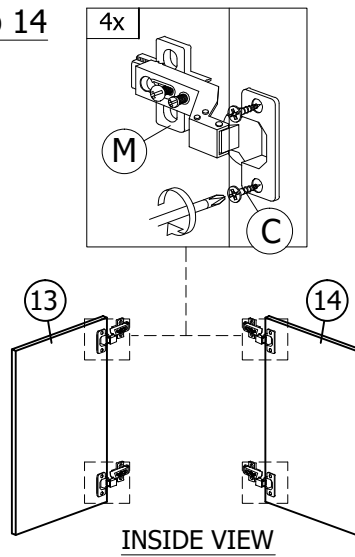

Step 11

I POWER NAIL 5/8" 60pcs

BACK VIEW

Step 12

B 12MM CB SCREW M3.5X12 24pcs	D 25MM CB SCREW M4X25 8pcs	E 35MM CB SCREW M4X35 32pcs	K1 HANDLE VSC 15 - BLACK (192mm) 4pcs	K3 P/H SCREW M4X40 8pcs	O2 DRAWER SLIDE 14" (B) 8pcs	I POWER NAIL 5/8" 24pcs
--	---	--	--	--	---	---

Step 13

Step 14

INSIDE VIEW

Step 15

Step 16

Step 17

Completed