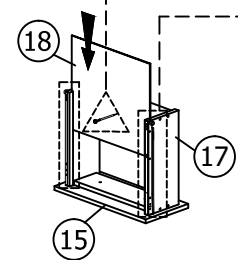

Step 12

B 12MM CB SCREW M3.5X12 24pcs	D 25MM CB SCREW M4X25 8pcs	E 35MM CB SCREW M4X35 32pcs	K1 HANDLE VSC 15 - BLACK (192mm) 4pcs	K3 P/H SCREW M4X40 8pcs	O2 DRAWER SLIDE 14" (B) 8pcs	I POWER NAIL 5/8" 24pcs