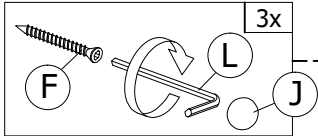

PART LIST

Step 1

Step 2

Step 3

Step 4

Step 5

Step 6

Step 7

Step 8

F 40MM CSK CAP M6X40 3pcs	G 50MM CSK CAP M6X50 1pc	J CAP (NEW GREY OAK) 4pcs	L ALLEN KEY 1pc
--	---	--	------------------------------

Step 9

N PLASTIC PIN 8pcs

Step 10

H1 MINIFIX 5654 (HOUSING) 8pcs	J CAP (NEW GREY OAK) 8pcs	L ALLEN KEY 1pc
---	--	------------------------------