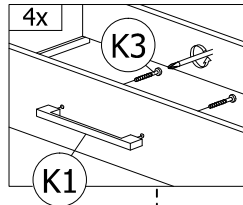

PART LIST

Step 1

Step 2

Step 3

Step 4

Step 5

Step 6

Step 7

Step 8

F 40MM CSK CAP M6X40 3pcs	G 50MM CSK CAP M6X50 1pc	J CAP (NEW GREY OAK) 4pcs	L ALLEN KEY 1pc
--	---	--	------------------------------

Step 9

N PLASTIC PIN 8pcs

Step 10

H1 MINIFIX 5654 (HOUSING) 8pcs	J CAP (NEW GREY OAK) 8pcs	L ALLEN KEY 1pc
---	--	------------------------------

Step 11

I POWER NAIL 5/8" 60pcs

BACK VIEW

Step 12

B 12MM CB SCREW M3.5X12 24pcs	D 25MM CB SCREW M4X25 8pcs	E 35MM CB SCREW M4X35 32pcs	K1 HANDLE VSC 15 - BLACK (192mm) 4pcs	K3 P/H SCREW M4X40 8pcs	O2 DRAWER SLIDE 14" (B) 8pcs	I POWER NAIL 5/8" 24pcs
--	---	--	--	--	---	---