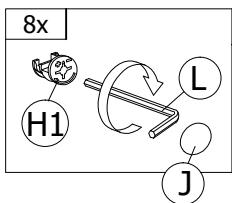

PART LIST

Step 1

Step 2

Step 3

Step 4

Step 5

Step 6

Step 7

Step 8

F 40MM CSK CAP M6X40 3pcs	G 50MM CSK CAP M6X50 1pc	J CAP (NEW GREY OAK) 4pcs	L ALLEN KEY 1pc
--	---	--	------------------------------

Step 9

N PLASTIC PIN 8pcs

Step 10

H1 MINIFIX 5654 (HOUSING) 8pcs	J CAP (NEW GREY OAK) 8pcs	L ALLEN KEY 1pc
---	--	------------------------------

Step 11

I POWER NAIL 5/8" 60pcs

BACK VIEW

Step 12

B 12MM CB SCREW M3.5X12 24pcs	D 25MM CB SCREW M4X25 8pcs	E 35MM CB SCREW M4X35 32pcs	K1 HANDLE VSC 15 - BLACK (192mm) 4pcs	K3 P/H SCREW M4X40 8pcs	O2 DRAWER SLIDE 14" (B) 8pcs	I POWER NAIL 5/8" 24pcs
--	---	--	--	--	---	---