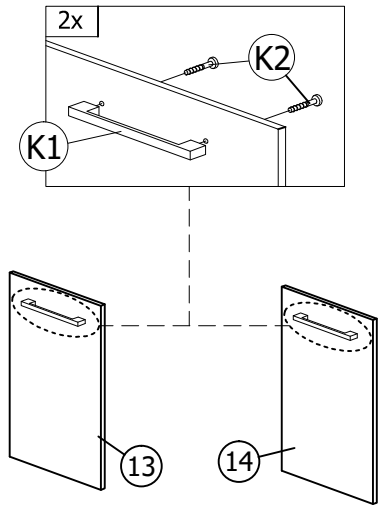

PART LIST

Step 1

Step 2

Step 3

Step 4

Step 5

Step 6

Step 7

Step 11

I POWER NAIL 5/8" 60pcs

BACK VIEW

Step 12

B 12MM CB SCREW M3.5X12 24pcs	D 25MM CB SCREW M4X25 8pcs	E 35MM CB SCREW M4X35 32pcs	K1 HANDLE VSC 15 - BLACK (192mm) 4pcs	K3 P/H SCREW M4X40 8pcs	O2 DRAWER SLIDE 14" (B) 8pcs	I POWER NAIL 5/8" 24pcs
--	---	--	--	--	---	---

Step 13

Step 14

INSIDE VIEW

Step 15

Step 16

Step 17

Completed