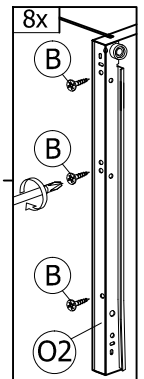

PART LIST

Step 1

Step 2

Step 3

Step 4

Step 5

Step 6

Step 7

Step 8

F 40MM CSK CAP M6X40 3pcs	G 50MM CSK CAP M6X50 1pc	J CAP (NEW GREY OAK) 4pcs	L ALLEN KEY 1pc
--	---	--	------------------------------

Step 9

N PLASTIC PIN 8pcs

Step 10

H1 MINIFIX 5654 (HOUSING) 8pcs	J CAP (NEW GREY OAK) 8pcs	L ALLEN KEY 1pc
---	--	------------------------------

Step 11

I POWER NAIL 5/8" 60pcs

BACK VIEW

Step 12

B 12MM CB SCREW M3.5X12 24pcs	D 25MM CB SCREW M4X25 8pcs	E 35MM CB SCREW M4X35 32pcs	K1 HANDLE VSC 15 - BLACK (192mm) 4pcs	K3 P/H SCREW M4X40 8pcs	O2 DRAWER SLIDE 14" (B) 8pcs	I POWER NAIL 5/8" 24pcs
--	---	--	--	--	---	---