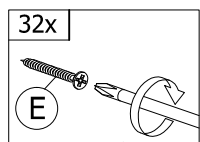

Step 12

B 12MM CB SCREW M3.5X12 24pcs	D 25MM CB SCREW M4X25 8pcs	E 35MM CB SCREW M4X35 32pcs	K1 HANDLE VSC 15 - BLACK (192mm) 4pcs	K3 P/H SCREW M4X40 8pcs	O2 DRAWER SLIDE 14" (B) 8pcs	I POWER NAIL 5/8" 24pcs