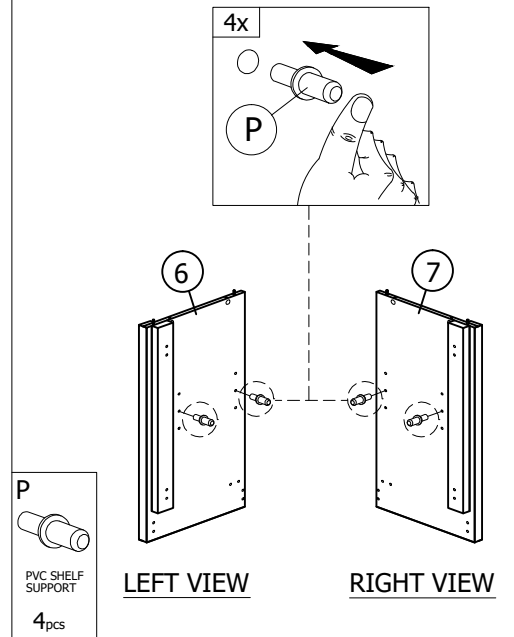

HARDWARE

A PLASTIC DOWEL 8X25 26pcs	B CB SCREW M3.5X12 48pcs	C CB SCREW M3.5X16 16pcs	D CB SCREW M4X25 8pcs	E CB SCREW M4X35 32pcs	F CSK CAP M6X40 10pcs	G CSK CAP M6X50 6pcs
H1 MINIFIX 5654 (HOUSING) 8pcs	H2 MINIFIX 5654 (SCREW) 8pcs	I POWER NAIL 5/8" 84pcs	J CAP (NEW GREY OAK) 20pcs	K1 HANDLE VSC 15 - BLACK (192mm) 6pcs	K2 P/H SCREW M4X24mm 4pcs	K3 P/H SCREW M4X40mm 8pcs
L ALLEN KEY 1pc	M HINGES 3/8" 4sets	N PLASTIC PIN 8pcs	O1 DRAWER SLIDE 14" (A) 8pcs	O2 DRAWER SLIDE 14" (B) 8pcs	P PVC SHELF SUPPORT 4pcs	

PART LIST

Step 1

Step 2

Step 3

Step 4

Step 5

Step 6

Step 7