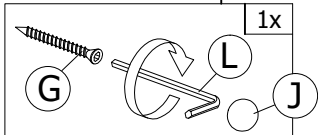

PART LIST

Step 1

Step 2

Step 3

Step 4

Step 5

Step 6

Step 7

Step 8

F 40MM CSK CAP M6X40 3pcs	G 50MM CSK CAP M6X50 1pc	J CAP (NEW GREY OAK) 4pcs	L ALLEN KEY 1pc
--	---	--	------------------------------

Step 9

N PLASTIC PIN 8pcs

Step 10

H1 MINIFIX 5654 (HOUSING) 8pcs	J CAP (NEW GREY OAK) 8pcs	L ALLEN KEY 1pc
---	--	------------------------------