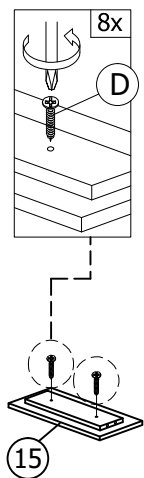

HARDWARE

A PLASTIC DOWEL 8X25 26pcs	B CB SCREW M3.5X12 48pcs	C CB SCREW M3.5X16 16pcs	D CB SCREW M4X25 8pcs	E CB SCREW M4X35 32pcs	F CSK CAP M6X40 10pcs	G CSK CAP M6X50 6pcs
H1 MINIFIX 5654 (HOUSING) 8pcs	H2 MINIFIX 5654 (SCREW) 8pcs	I POWER NAIL 5/8" 84pcs	J CAP (NEW GREY OAK) 20pcs	K1 HANDLE VSC 15 - BLACK (192mm) 6pcs	K2 P/H SCREW M4X24mm 4pcs	K3 P/H SCREW M4X40mm 8pcs
L ALLEN KEY 1pc	M HINGES 3/8" 4sets	N PLASTIC PIN 8pcs	O1 DRAWER SLIDE 14" (A) 8pcs	O2 DRAWER SLIDE 14" (B) 8pcs	P PVC SHELF SUPPORT 4pcs	

PART LIST

Step 1

Step 2

Step 3

Step 4

Step 5

Step 6

Step 7

Step 8

F 40MM CSK CAP M6X40 3pcs	G 50MM CSK CAP M6X50 1pc	J CAP (NEW GREY OAK) 4pcs	L ALLEN KEY 1pc
--	---	--	------------------------------

Step 9

N PLASTIC PIN 8pcs

Step 10

H1 MINIFIX 5654 (HOUSING) 8pcs	J CAP (NEW GREY OAK) 8pcs	L ALLEN KEY 1pc
---	--	------------------------------

Step 11

I POWER NAIL 5/8" 60pcs

BACK VIEW

Step 12

B 12MM CB SCREW M3.5X12 24pcs	D 25MM CB SCREW M4X25 8pcs	E 35MM CB SCREW M4X35 32pcs	K1 HANDLE VSC 15 - BLACK (192mm) 4pcs	K3 P/H SCREW M4X40 8pcs	O2 DRAWER SLIDE 14" (B) 8pcs	I POWER NAIL 5/8" 24pcs
--	---	--	--	--	---	---