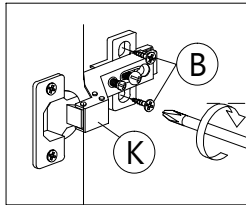

POWER NAIL 5/8" 92 pcs

Back View

Step 16

Step 17

L1	L2
	
MAGNET WASHER 4 pcs	MAGNET SCREW 4 pcs

Inside View

Step 18

B	K
	
CB SCREW M3.5X16 16 pcs	HINGES 3/8" 8 pcs

Inside View

Step 19

B

CB SCREW
M3.5X16

8 pcs

Step 20

B

CB SCREW
M3.5X16