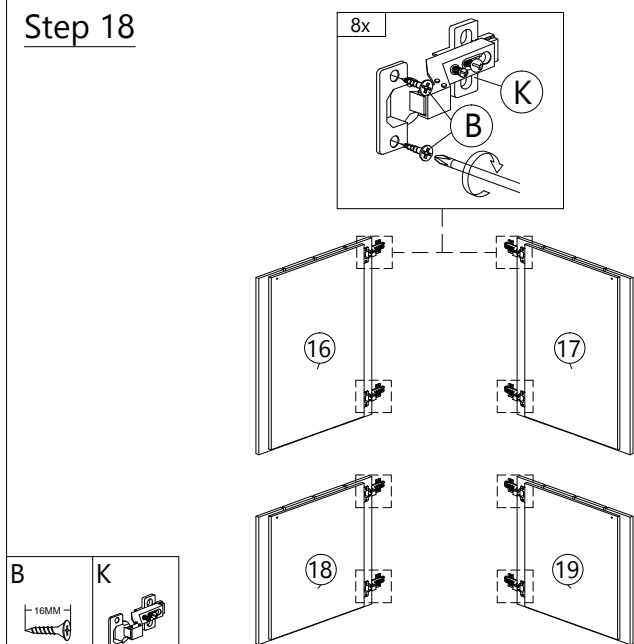

POWER NAIL 5/8" 92 pcs

Back View

Step 16

Step 17

L1	L2
	
MAGNET WASHER 4 pcs	MAGNET SCREW 4 pcs

Inside View

Step 18

B	K
	
CB SCREW M3.5X16 16 pcs	HINGES 3/8" 8 pcs

Inside View

Step 19

B

CB SCREW
M3.5X16

8 pcs

Step 20

B

CB SCREW
M3.5X16