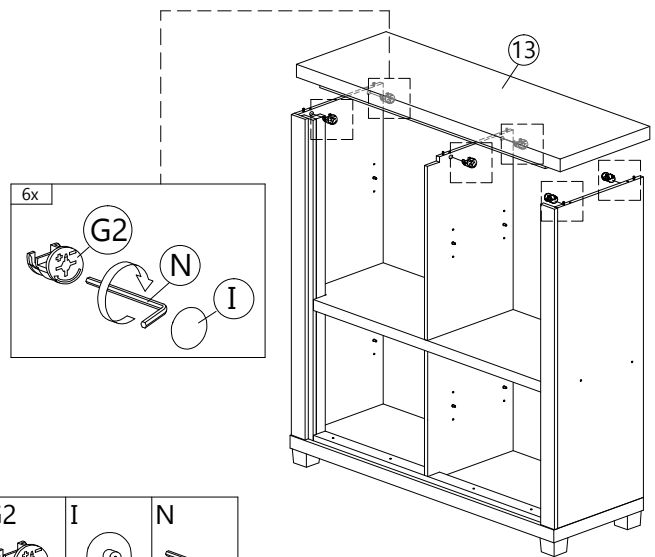

Step 12

O	N
CSK CAP M6X90 6 pcs	ALLEN KEY 1 pc

Step 13

D	M
	
CB SCREW M4.5X45 10 pcs	PVC SOFA LEG (H70MM) - BLACK 5 pcs

Step 14

G2	I	N
		
MINIFIX 5654 (HOUSING) 6 pcs	CAP 6 pcs	ALLEN KEY 1 pc

Step 15

J

POWER NAIL 5/8" 92 pcs

Back View

Step 16

Step 17

L1	L2
	
MAGNET WASHER 4 pcs	MAGNET SCREW 4 pcs

Inside View

Step 18

B	K
	
CB SCREW M3.5X16 16 pcs	HINGES 3/8" 8 pcs