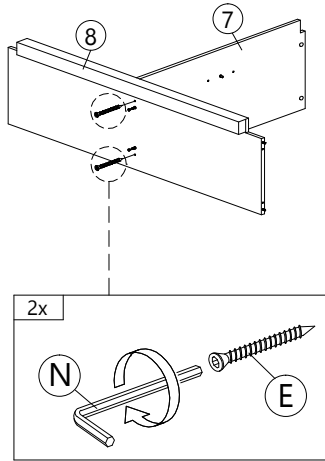

Step 9

E	N
CSK CAP M6X40 2 pcs	ALLEN KEY 1 pc