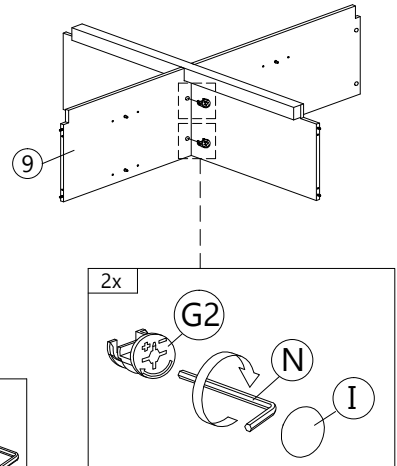

B  CB SCREW M3.5X16 12 pcs	L3  MAGNET PLATE 4 pcs	L4  PUSH MAGNET 4 pcs
--	--	--

Step 5

F  CSK CAP M6X50 8 pcs	I  CAP 8 pcs	N  ALLEN KEY 1 pc
---	---	--

Step 6

C

 CB SCREW
 M4X30
 12 pcs

Step 7

G2	N
MINIFIX 5654 (HOUSING) 12 pcs	ALLEN KEY 1 pc

Step 8

G2	I	N
MINIFIX 5654 (HOUSING) 12 pcs	CAP 12 pcs	ALLEN KEY 1 pc

Step 9

E	N
CSK CAP M6X40 2 pcs	ALLEN KEY 1 pc

Step 10

G2	I	N
MINIFIX 5654 (HOUSING) 2 pcs	CAP 2 pcs	ALLEN KEY 1 pc

Step 11

E	I	N
CSK CAP M6X40 4 pcs	CAP 4 pcs	ALLEN KEY 1 pc

Step 12

O	N
CSK CAP M6X90 6 pcs	ALLEN KEY 1 pc

Step 13

D	M
	
CB SCREW M4.5X45 10 pcs	PVC SOFA LEG (H70MM) - BLACK 5 pcs

Step 14

G2	I	N
		
MINIFIX 5654 (HOUSING) 6 pcs	CAP 6 pcs	ALLEN KEY 1 pc

Step 15

J