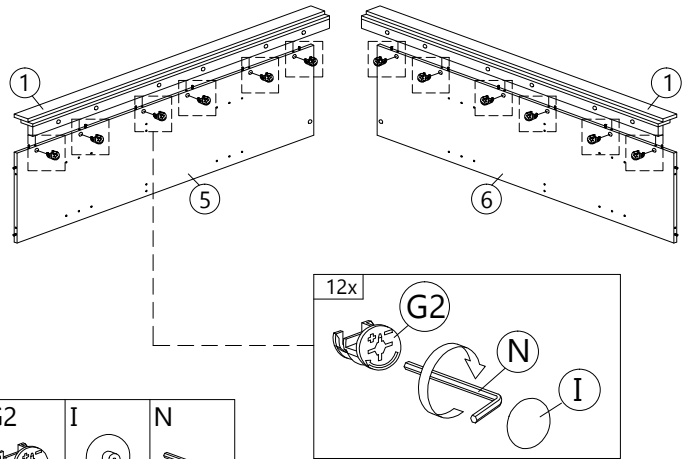

Step 8

G2	I	N
MINIFIX 5654 (HOUSING) 12 pcs	CAP 12 pcs	ALLEN KEY 1 pc