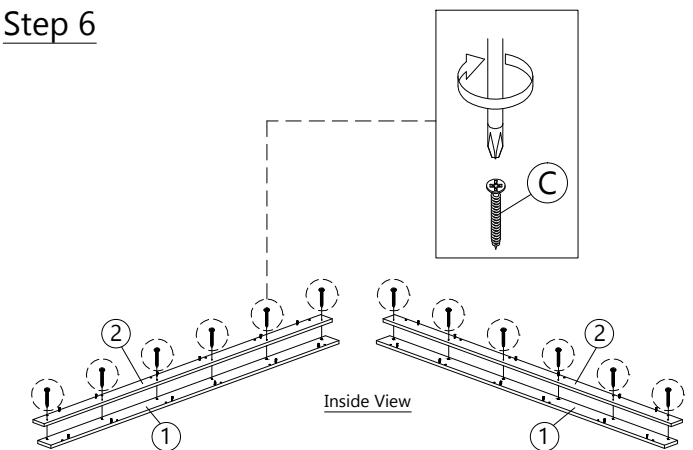

Step 1

A
PLASTIC DOWEL
8X25
60 pcs

Step 2

G1
MINIFIX 5654
(SCREW)
32 pcs

Step 3

H
METAL SHELF
SUPPORT
16 pcs

Step 4

B CB SCREW M3.5X16 12 pcs	L3 MAGNET PLATE 4 pcs	L4 PUSH MAGNET 4 pcs

Step 5

F CSK CAP M6X50 8 pcs	I CAP 8 pcs	N ALLEN KEY 1 pc

Step 6

C

CB SCREW
M4X30
12 pcs