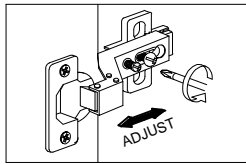

Step 19

B

CB SCREW
M3.5X16

8 pcs

Step 20

B

CB SCREW
M3.5X16

8 pcs

Completed