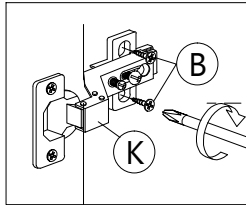

Step 19

B

CB SCREW
M3.5X16

8 pcs

Step 20

B

CB SCREW
M3.5X16

8 pcs

Completed