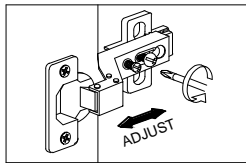

POWER NAIL 5/8" 92 pcs

Back View

Step 16

Step 17

L1	L2
	
MAGNET WASHER 4 pcs	MAGNET SCREW 4 pcs

Inside View

Step 18

B	K
	
CB SCREW M3.5X16 16 pcs	HINGES 3/8" 8 pcs

Inside View

Step 19

B

CB SCREW
M3.5X16

8 pcs

Step 20

B

CB SCREW
M3.5X16