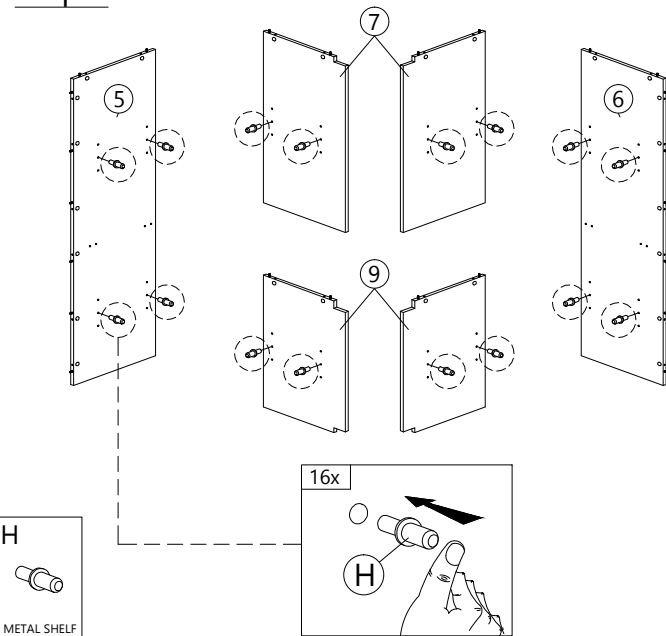

PART LIST

Step 1

A
 PLASTIC DOWEL
 8X25
 60 pcs

Step 2

G1
 MINIFIX 5654
 (SCREW)
 32 pcs

Step 3

H
 METAL SHELF
 SUPPORT
 16 pcs

Step 4

B  CB SCREW M3.5X16 12 pcs	L3  MAGNET PLATE 4 pcs	L4  PUSH MAGNET 4 pcs
--	--	--

Step 5

F  CSK CAP M6X50 8 pcs	I  CAP 8 pcs	N  ALLEN KEY 1 pc
---	---	--

Step 6

C

 CB SCREW
 M4X30
 12 pcs

Step 7

G2	N
MINIFIX 5654 (HOUSING) 12 pcs	ALLEN KEY 1 pc