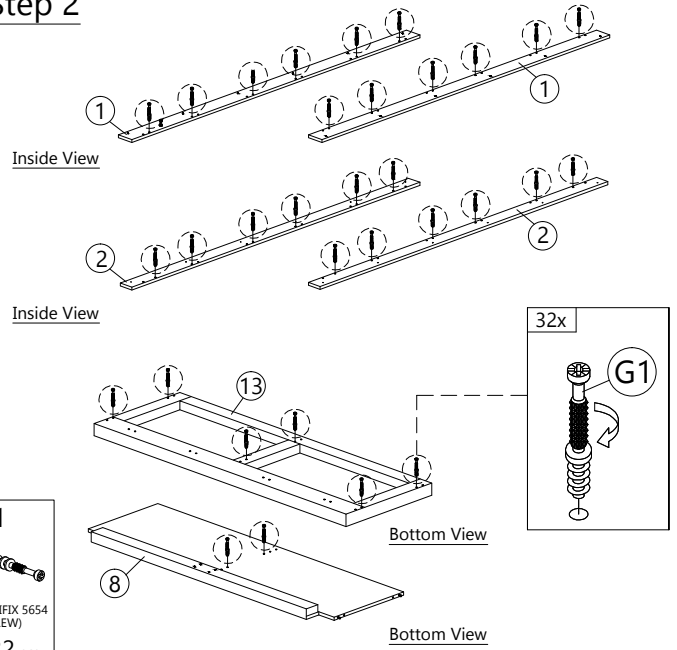

PART LIST

Step 1

A
 PLASTIC DOWEL
 8X25
 60 pcs

Step 2

G1
 MINIFIX 5654
 (SCREW)
 32 pcs

Step 3

H
 METAL SHELF
 SUPPORT
 16 pcs

Step 4

B  CB SCREW M3.5X16 12 pcs	L3  MAGNET PLATE 4 pcs	L4  PUSH MAGNET 4 pcs
--	--	--

Step 5

F  CSK CAP M6X50 8 pcs	I  CAP 8 pcs	N  ALLEN KEY 1 pc
---	---	--

Step 6

C

 CB SCREW
 M4X30
 12 pcs

Step 7

G2	N
MINIFIX 5654 (HOUSING) 12 pcs	ALLEN KEY 1 pc