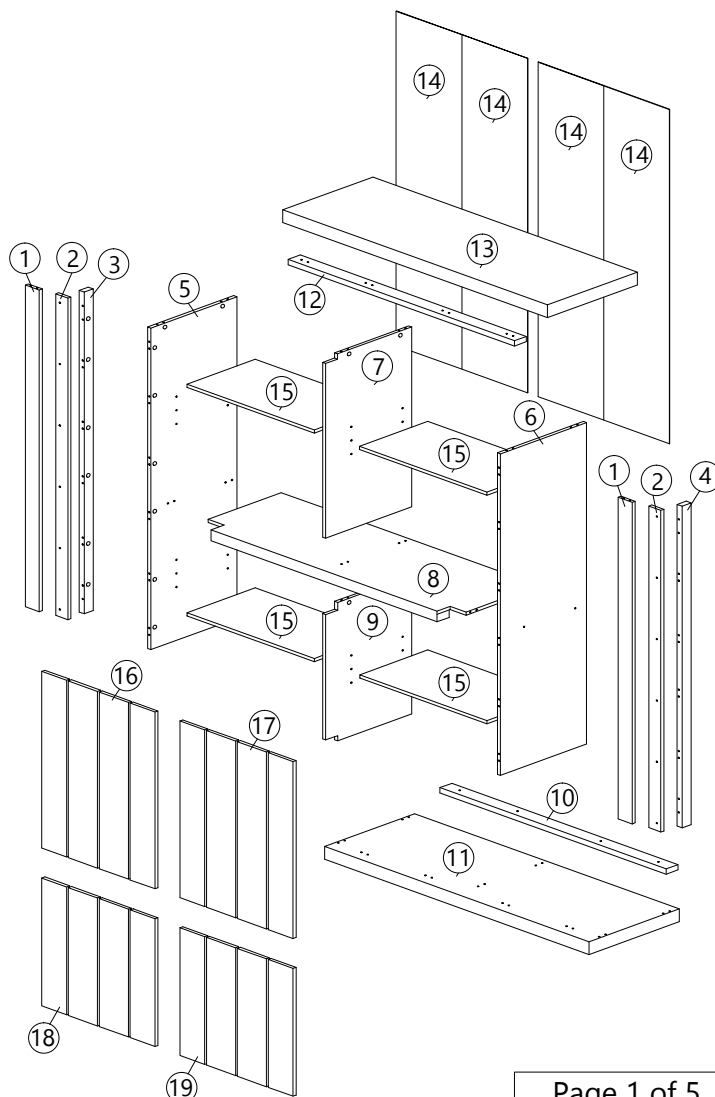

ASSEMBLY INSTRUCTION

MC 5047-S5V - EUREKA BAR / 4 DOORS CABINET

~ Before assembly, please read the instructions ~

~ Keep these instructions for future reference ~

~ Follow these steps to assemble the product ~

ALGEMENE ONDERHOUDSVOORSCHRIFTEN :

Om de tafelbladen te beschermen mogen geen hete pannen, kaarsen of andere hete glazen op het oppervlakte geplaatst worden, gebruik hiervoor een beschermende onderligger.
Reinigen van oppervlaktes : met licht vochtige doek of zeemvel reinigen en direct droog wrijven. Zeker geen vocht laten staan op de oppervlaktes.
Gebruik van ruwe materialen zoals schuurpons, schuurmiddelen, chemische producten zoals verdunders ammoniak of boenwas zijn niet toegelaten.
Ook geen siliconen houdende producten aanwenden zoals pledge enz.
Garantie : Indien bovenstaande voorschriften niet gevolgd worden vervalt de garantie.

INFORMATION GENERALE D'ENTRETIEN :

Pour la protection de la surface des tables et autres éviter de mettre des casseroles chaudes ainsi que des bougies ou verres chaudes (thé) sur la surface sans protection.
L'entretien des surfaces : Utilisez un chiffon légèrement humide et séchez aussitôt.
Jamais laisser des liquides sur les surfaces, les meubles ne sont pas adaptés pour un emplacement dans des pièces humides.
Des éponges abrasives, tout produits chimiques : ammoniac, détergent, diluent; ou cirage et produits d'entretien comme Pledge sont interdit.
Garantie : La garantie expire si les prescriptions d'entretien générale ne sont pas respecter.

MAINTENANCE PRESCRIPTIONS :