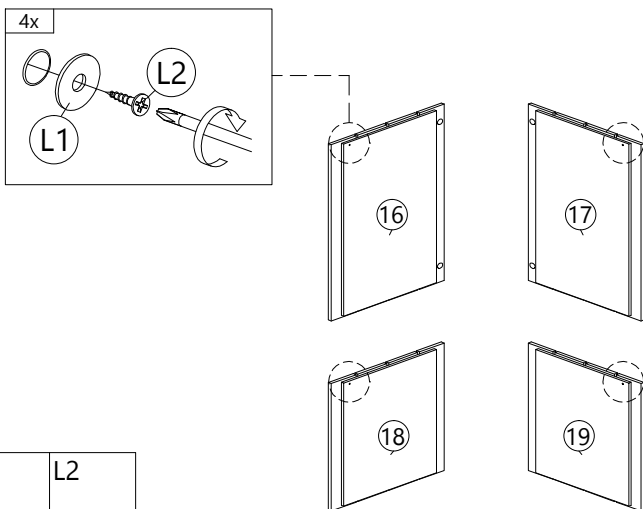

Step 12

O	N
CSK CAP M6X90 6 pcs	ALLEN KEY 1 pc

Step 13

D	M
	
CB SCREW M4.5X45 10 pcs	PVC SOFA LEG (H70MM) - BLACK 5 pcs

Step 14

G2	I	N
		
MINIFIX 5654 (HOUSING) 6 pcs	CAP 6 pcs	ALLEN KEY 1 pc

Step 15

J

POWER NAIL 5/8" 92 pcs

Back View

Step 16

Step 17

L1	L2
	
MAGNET WASHER 4 pcs	MAGNET SCREW 4 pcs

Inside View

Step 18

B	K
	
CB SCREW M3.5X16 16 pcs	HINGES 3/8" 8 pcs