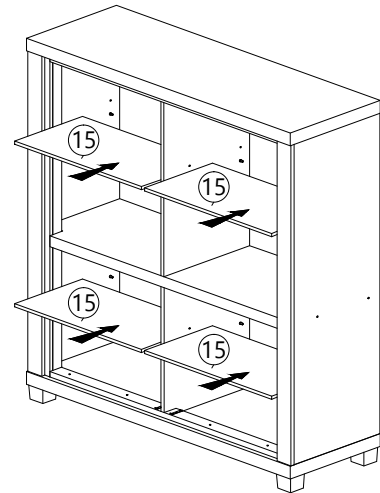

Step 13

D	M
CB SCREW M4.5X45 10 pcs	PVC SOFA LEG (H70MM) - BLACK 5 pcs

Step 14

G2	I	N
MINIFIX 5654 (HOUSING) 6 pcs	CAP 6 pcs	ALLEN KEY 1 pc

Step 15

J
POWER NAIL 5/8" 92 pcs

Step 16

Step 17

L1	L2
MAGNET WASHER 4 pcs	MAGNET SCREW 4 pcs

Step 18

B	K
CB SCREW M3.5X16 16 pcs	HINGES 3/8" 8 pcs