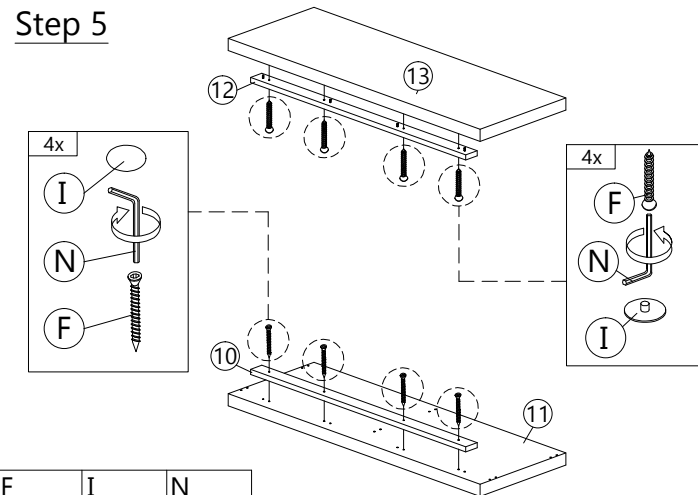

PART LIST

Step 1

A
 PLASTIC DOWEL
 8X25
 60 pcs

Step 2

G1
 MINIFIX 5654
 (SCREW)
 32 pcs

Step 3

H
 METAL SHELF
 SUPPORT
 16 pcs

Step 4

B  CB SCREW M3.5X16 12 pcs	L3  MAGNET PLATE 4 pcs	L4  PUSH MAGNET 4 pcs
--	--	--

Step 5

F  CSK CAP M6X50 8 pcs	I  CAP 8 pcs	N  ALLEN KEY 1 pc
---	---	--

Step 6

C

 CB SCREW
 M4X30
 12 pcs

Step 7

G2	N
MINIFIX 5654 (HOUSING) 12 pcs	ALLEN KEY 1 pc