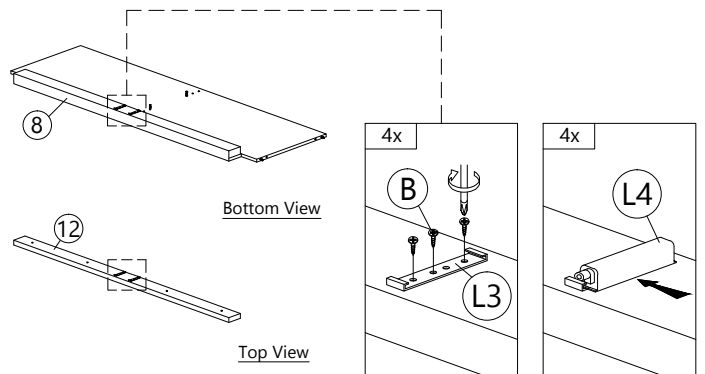

PART LIST

Step 1

A
 PLASTIC DOWEL
 8X25
 60 pcs

Step 2

G1
 MINIFIX 5654
 (SCREW)
 32 pcs

Step 3

H
 METAL SHELF
 SUPPORT
 16 pcs

Step 4