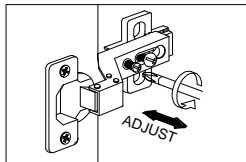

Step 19

B

CB SCREW
M3.5X16

8 pcs

Step 20

B

CB SCREW
M3.5X16

8 pcs

Completed