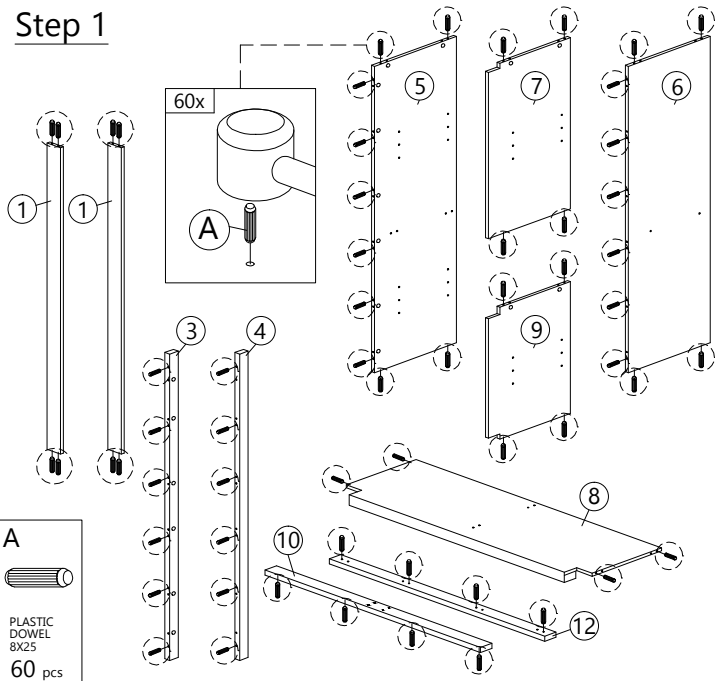

HARDWARE LIST

A PLASTIC DOWEL 8X25 60pcs	B CB SCREW M3.5X16 44pcs	C CB SCREW M4X30 12pcs	D CB SCREW M4.5X45 10pcs	E CSK CAP M6X40 6pcs	F CSK CAP M6X50 8pcs
G1 MINIFIX 5654 (SCREW) 32pcs	G2 MINIFIX 5654 (HOUSING) 32pcs	H METAL SHELF SUPPORT 16pcs	I CAP (GREY OAK) 32pcs	J POWER NAIL 5/8" 92pcs	K HINGES 2 1/2" 8pcs
L1 MAGNET WASHER 4pcs	L2 MAGNET SCREW 4pcs	L3 MAGNET PLATE 4pcs	L4 PUSH WAGNET 4pcs	M SOFA LEG (H70MM) - BLACK 5pcs	N ALLEN KEY 1pc
O CSK CAP M6X90 6pcs					

PART LIST

Step 1

A
 PLASTIC DOWEL
 8X25
 60 pcs

Step 2

G1
 MINIFIX 5654
 (SCREW)
 32 pcs

Step 3

H
 METAL SHELF
 SUPPORT
 16 pcs

Step 4