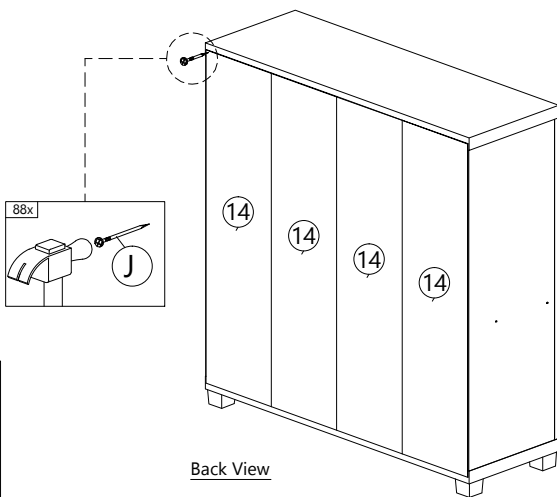

Step 12

O	N
CSK CAP M6X90 6 pcs	ALLEN KEY 1 pc

Step 13

D	M
	
CB SCREW M4.5X45 10 pcs	PVC SOFA LEG (H70MM) - BLACK 5 pcs

Step 14

G2	I	N
		
MINIFIX 5654 (HOUSING) 6 pcs	CAP 6 pcs	ALLEN KEY 1 pc

Step 15

J