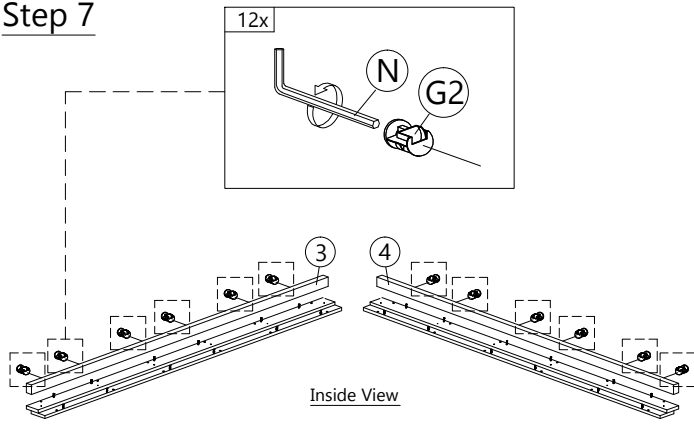

PART LIST

Step 1

A
 PLASTIC DOWEL
 8X25
 60 pcs

Step 2

G1
 MINIFIX 5654
 (SCREW)
 32 pcs

Step 3

H
 METAL SHELF
 SUPPORT
 16 pcs

Step 4

B  CB SCREW M3.5X16 12 pcs	L3  MAGNET PLATE 4 pcs	L4  PUSH MAGNET 4 pcs
--	--	--

Step 5

F  CSK CAP M6X50 8 pcs	I  CAP 8 pcs	N  ALLEN KEY 1 pc
---	---	--

Step 6

C

 CB SCREW
 M4X30
 12 pcs

Step 7

G2	N
MINIFIX 5654 (HOUSING) 12 pcs	ALLEN KEY 1 pc