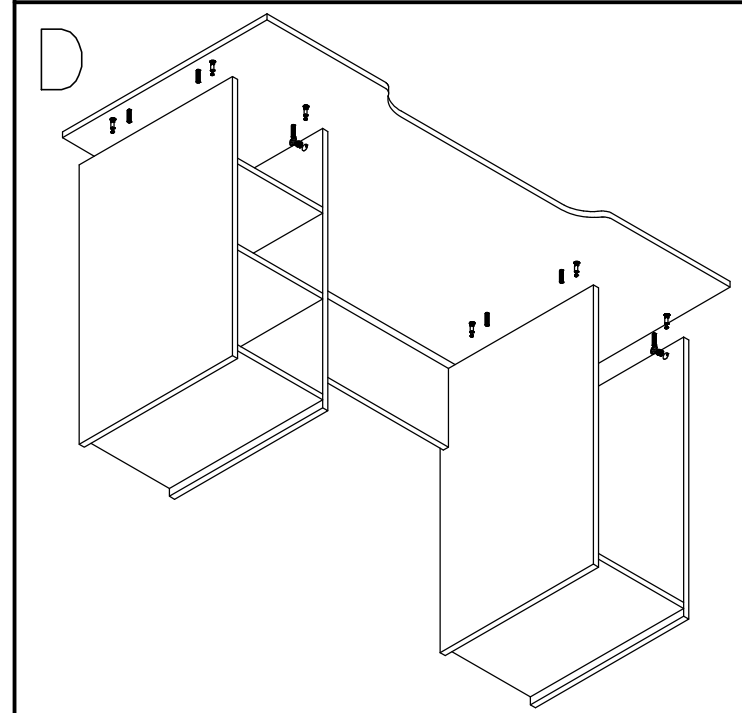

STREIGHTEX

DESK GAMER ZONE
1360 X 600 X 890mm

REF.:
968.00030

01	x1		1360 x 600 x 15mm	02	x1		1360 x 150 x 15mm
03	x1		450 x 720 x 15mm	04	x1		270 x 450 x 15mm
05							
06							
07							
08	x1		730 x 210 x 15mm	09	x3		100 x 140 x 15mm