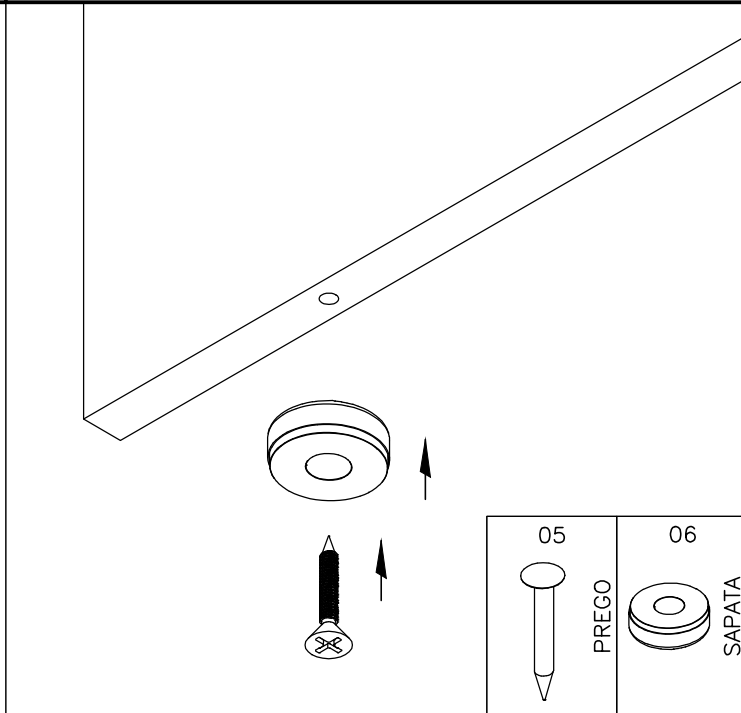

STREIGHTEX

DESK GAMER ZONE
1360 X 600 X 890mm

REF.:
968.00030

01	x1		1360 x 600 x 15mm	02	x1		1360 x 150 x 15mm
03	x1		450 x 720 x 15mm	04	x1		270 x 450 x 15mm
05							
06							
07							
08	x1		730 x 210 x 15mm	09	x3		100 x 140 x 15mm