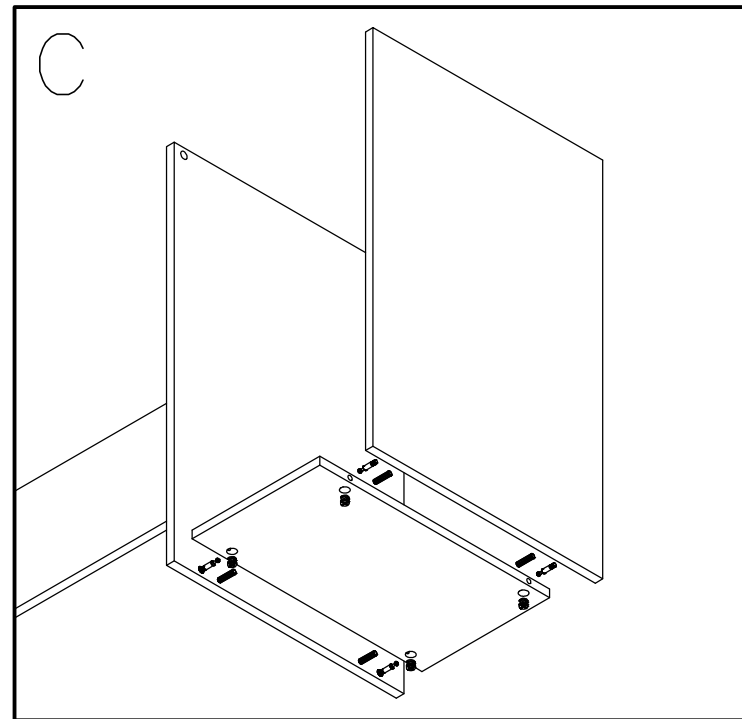

STREIGHTEX

DESK GAMER ZONE
1360 X 600 X 890mm

REF.:
968.00030

01	x1		1360 x 600 x 15mm	02	x1		1360 x 150 x 15mm
03	x1		450 x 720 x 15mm	04	x1		270 x 450 x 15mm
05							
06							
07							
08	x1		730 x 210 x 15mm	09	x3		100 x 140 x 15mm