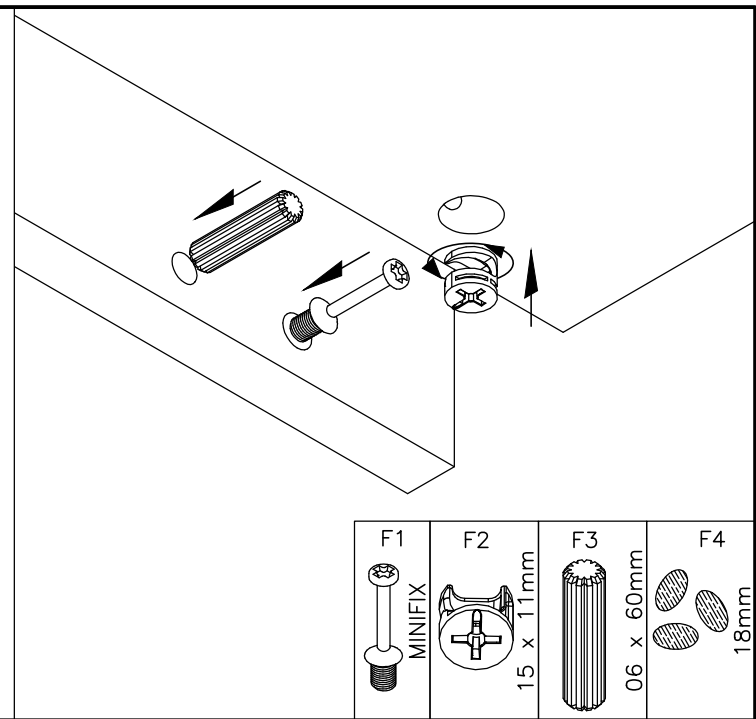

STREIGHTEX

DESK GAMER ZONE
1360 X 600 X 890mm

REF.:
968.00030

01	x1		1360 x 600 x 15mm	02	x1		1360 x 150 x 15mm
03	x1		450 x 720 x 15mm	04	x1		270 x 450 x 15mm
05							
06							
07							
08	x1		730 x 210 x 15mm	09	x3		100 x 140 x 15mm