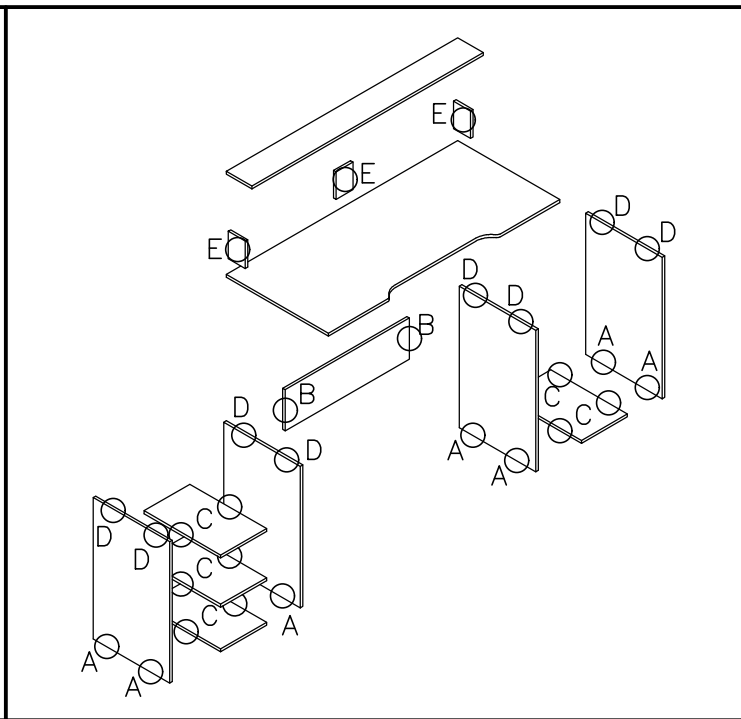

STREIGHTEX

DESK GAMER ZONE
1360 X 600 X 890mm

REF.:
968.00030

01	x1		1360 x 600 x 15mm	02	x1		1360 x 150 x 15mm
03	x1		450 x 720 x 15mm	04	x1		270 x 450 x 15mm
05							
06							
07							
08	x1		730 x 210 x 15mm	09	x3		100 x 140 x 15mm