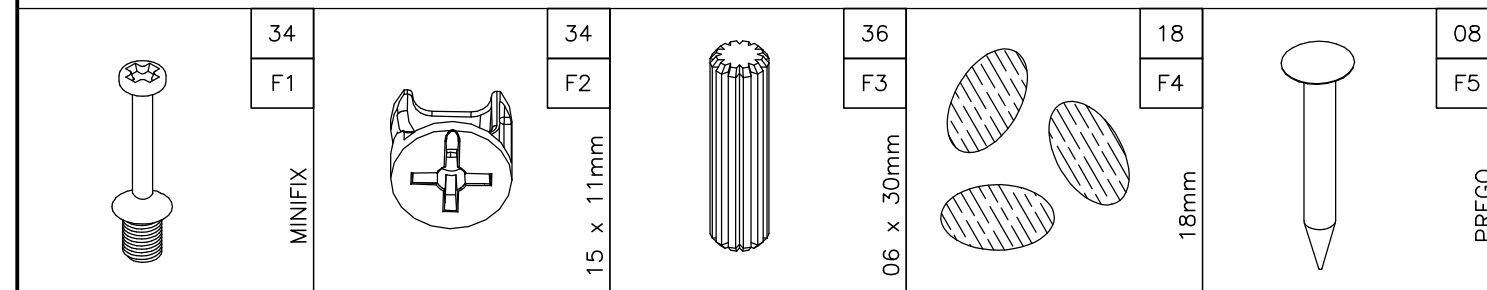

STREIGHTEX

DESK GAMER ZONE
1360 X 600 X 890mm

REF.:
968.00030

01	x1		1360 x 600 x 15mm	02	x1		1360 x 150 x 15mm
03	x1		450 x 720 x 15mm	04	x1		270 x 450 x 15mm
05							
06							
07							
08	x1		730 x 210 x 15mm	09	x3		100 x 140 x 15mm