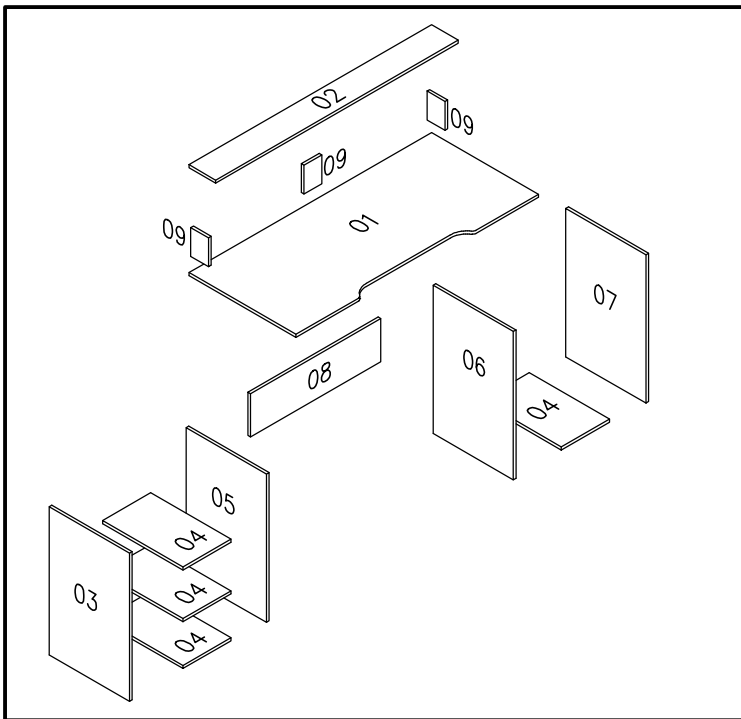

STREIGHTEX

DESK GAMER ZONE
1360 X 600 X 890mm

REF.:
968.00030

01	x1		1360 x 600 x 15mm	02	x1		1360 x 150 x 15mm
03	x1		450 x 720 x 15mm	04	x1		270 x 450 x 15mm
05							
06							
07							
08	x1		730 x 210 x 15mm	09	x3		100 x 140 x 15mm