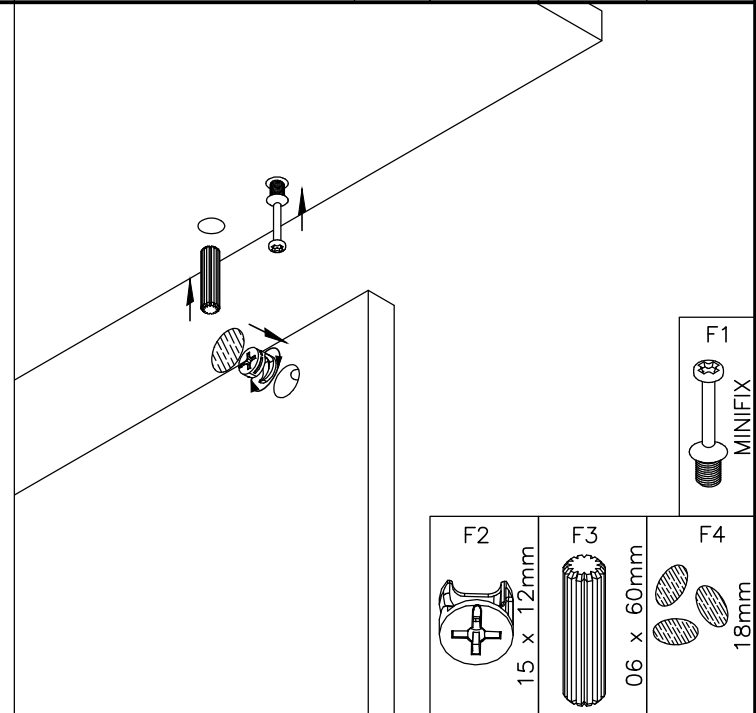

STREIGHTEX

DESK GAMER ZONE
1360 X 600 X 890mm

REF.:
968.00030

01	x1		1360 x 600 x 15mm	02	x1		1360 x 150 x 15mm
03	x1		450 x 720 x 15mm	04	x1		270 x 450 x 15mm
05							
06							
07							
08	x1		730 x 210 x 15mm	09	x3		100 x 140 x 15mm