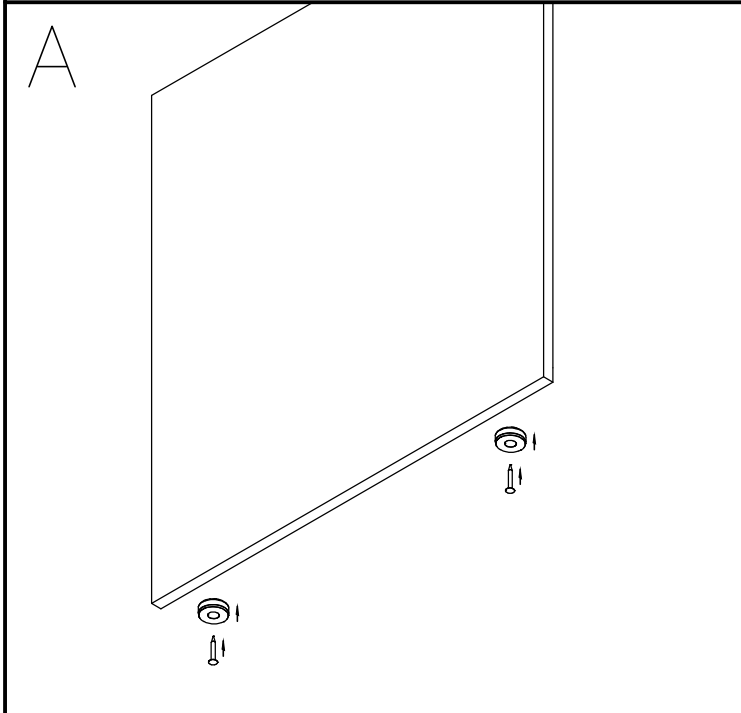

STREIGHTEX

DESK GAMER ZONE
1360 X 600 X 890mm

REF.:
968.00030

01	x1		1360 x 600 x 15mm	02	x1		1360 x 150 x 15mm
03	x1		450 x 720 x 15mm	04	x1		270 x 450 x 15mm
05							
06							
07							
08	x1		730 x 210 x 15mm	09	x3		100 x 140 x 15mm