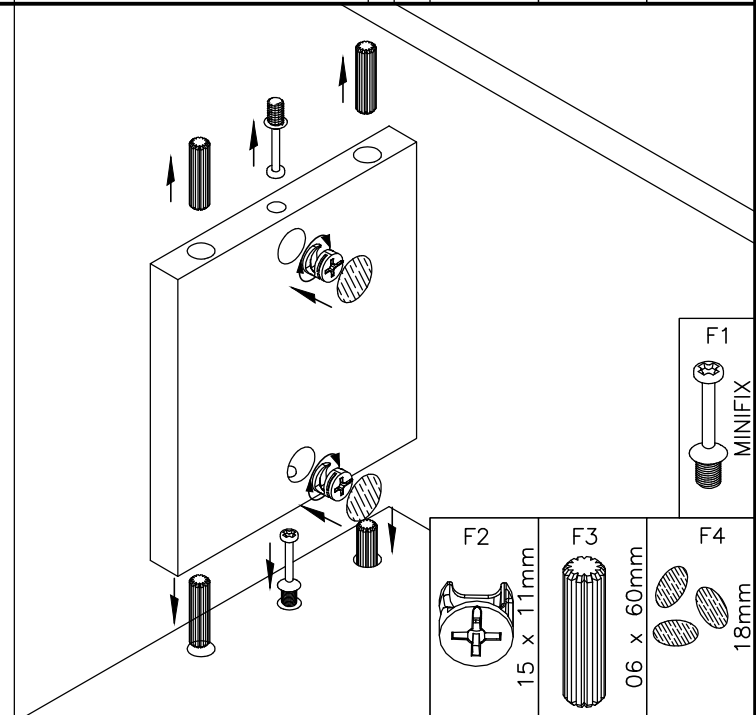

STREIGHTEX

DESK GAMER ZONE
1360 X 600 X 890mm

REF.:
968.00030

01	x1		1360 x 600 x 15mm	02	x1		1360 x 150 x 15mm
03	x1		450 x 720 x 15mm	04	x1		270 x 450 x 15mm
05							
06							
07							
08	x1		730 x 210 x 15mm	09	x3		100 x 140 x 15mm