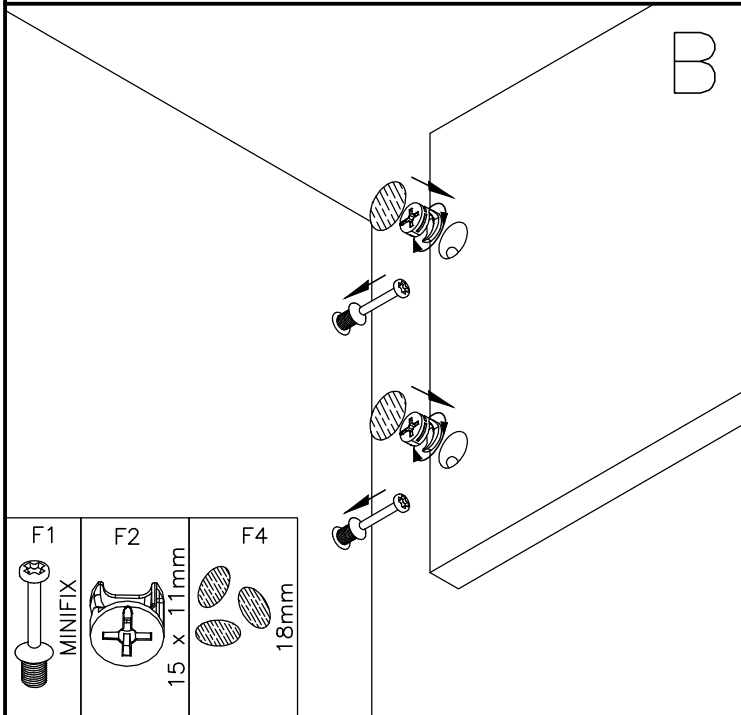

STREIGHTEX

DESK GAMER ZONE
1360 X 600 X 890mm

REF.:
968.00030

01	x1		1360 x 600 x 15mm	02	x1		1360 x 150 x 15mm
03	x1		450 x 720 x 15mm	04	x1		270 x 450 x 15mm
05							
06							
07							
08	x1		730 x 210 x 15mm	09	x3		100 x 140 x 15mm