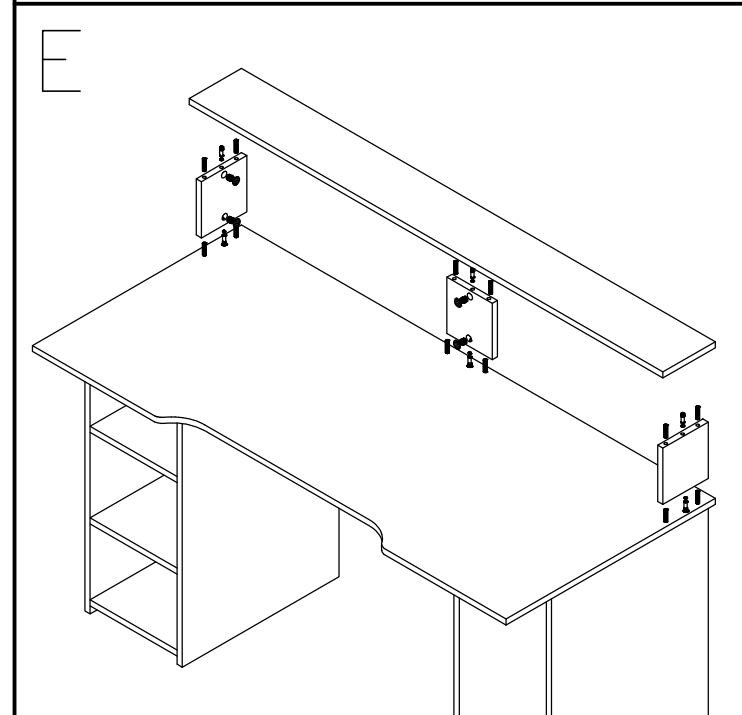

STREIGHTEX

DESK GAMER ZONE
1360 X 600 X 890mm

REF.:
968.00030

01	x1		1360 x 600 x 15mm	02	x1		1360 x 150 x 15mm
03	x1		450 x 720 x 15mm	04	x1		270 x 450 x 15mm
05							
06							
07							
08	x1		730 x 210 x 15mm	09	x3		100 x 140 x 15mm