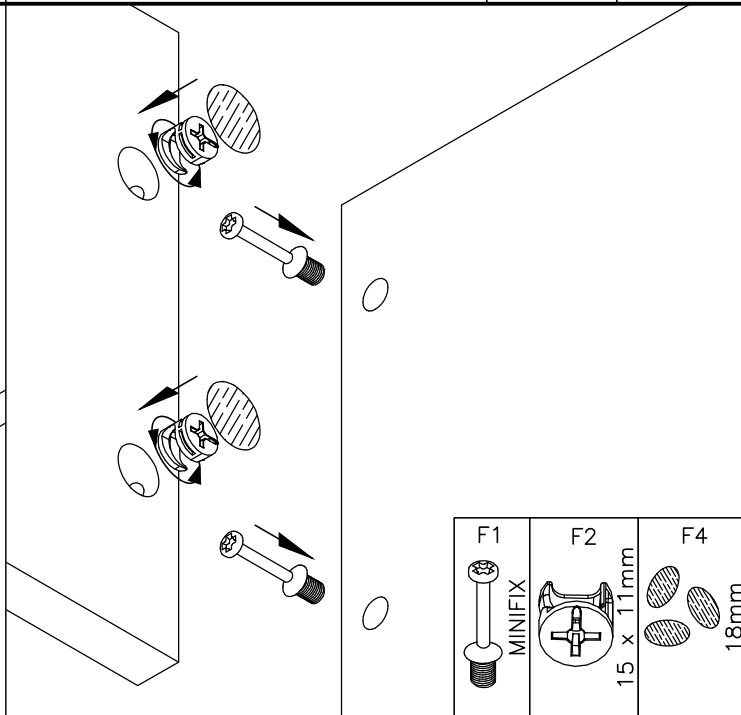

STREIGHTEX

DESK GAMER ZONE
1360 X 600 X 890mm

REF.:
968.00030

01	x1		1360 x 600 x 15mm	02	x1		1360 x 150 x 15mm
03	x1		450 x 720 x 15mm	04	x1		270 x 450 x 15mm
05							
06							
07							
08	x1		730 x 210 x 15mm	09	x3		100 x 140 x 15mm