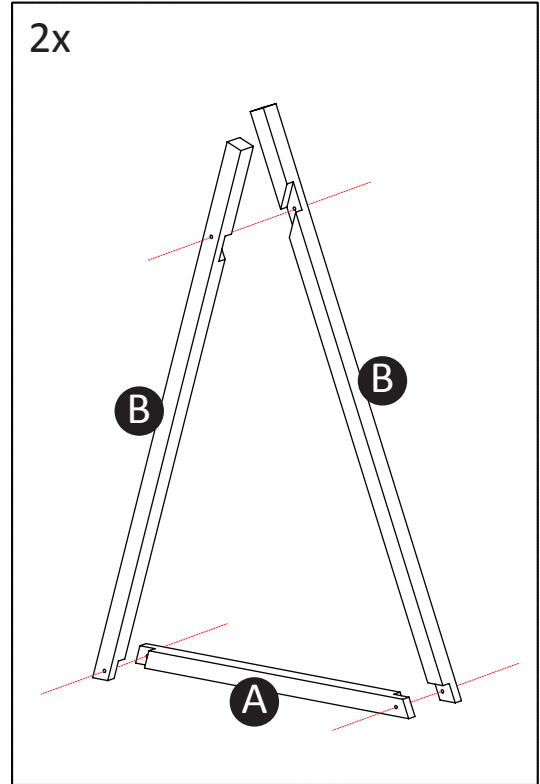

BxxxTIPI - TIPI BED FRAME BEECH

Assembly Instructions

CHLDHOME
 Neerveld 13B
 2550 Kontich
 BELGIUM
www.childhome.com
info@childhome.com

WARNING:

- This piece of furniture should be assembled by an adult.
- This package contains small parts, keep away from children.
- Screws & bolts left after assembly should be kept out of reach of children.
- This is not a toy!