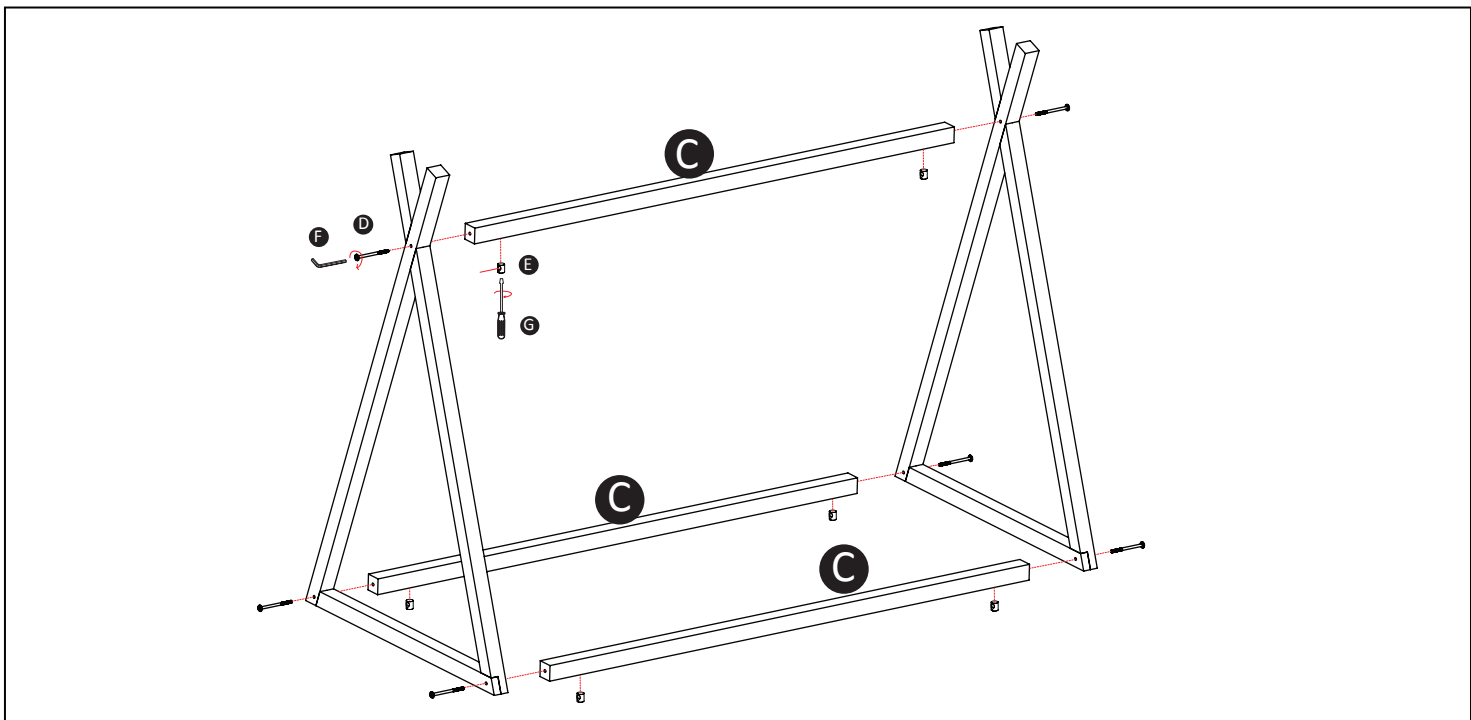

BxxxTIPI - TIPI BED FRAME BEECH

Assembly Instructions

CHLDHOME
 Neerveld 13B
 2550 Kontich
 BELGIUM
www.childhome.com
info@childhome.com

WARNING:

- This piece of furniture should be assembled by an adult.
- This package contains small parts, keep away from children.
- Screws & bolts left after assembly should be kept out of reach of children.
- This is not a toy!