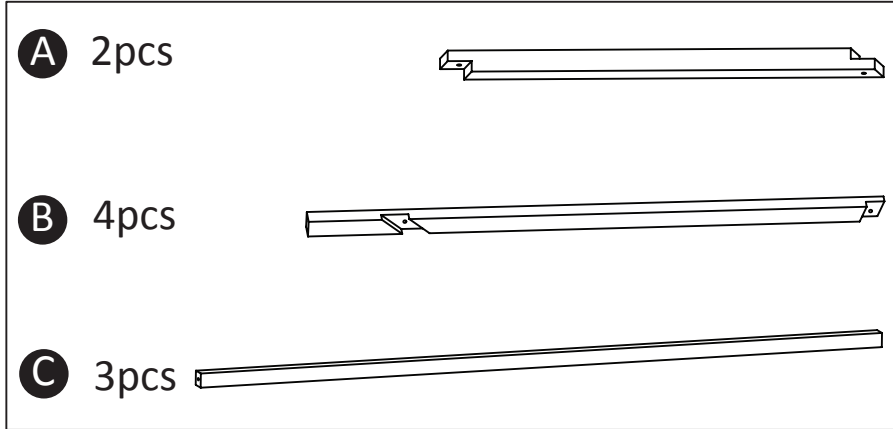

BxxxTIPI - TIPI BED FRAME BEECH

Assembly Instructions

CHLDHOME
 Neerveld 13B
 2550 Kontich
 BELGIUM
www.childhome.com
info@childhome.com

WARNING:

- This piece of furniture should be assembled by an adult.
- This package contains small parts, keep away from children.
- Screws & bolts left after assembly should be kept out of reach of children.
- This is not a toy!