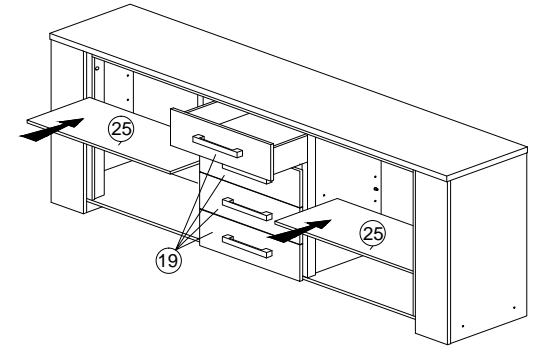

ASSEMBLY INSTRUCTION

MODEL : SB 19009-S5V - ELITE DRESSOIR 220 / SIDE BOARD

STEP 16

BACK VIEW

STEP 17

BACK VIEW

STEP 18

STEP 19