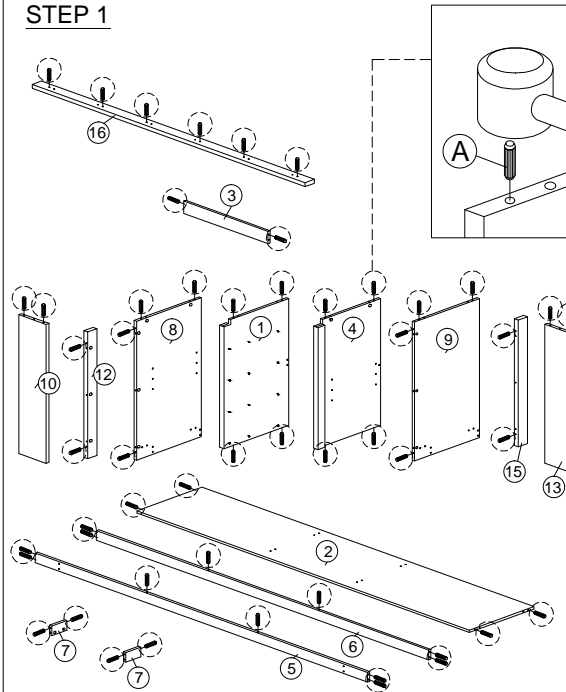

SOFT, DRY CLOTH

CHEMICAL

HEAT

KEEP DRY

HANDLE WITH CARE

DO NOT USE KNIFE

ASSEMBLY INSTRUCTION

MODEL : SB 19009-S5V - ELITE DRESSOIR 220 / SIDE BOARD

HARDWARE	A	B	C	D	E	F	G	H	I	J	K	L	M	M1	M2	M3	O	O1	O2	P	Q	R
	PLASTIC DOWEL M8X25 1X52	ALLEN KEY 1X1	CB SCREW M3.5X12 1X48	CB SCREW M3.5X16 1X16	CB SCREW M4X25 1X8	CB SCREW M4X35 1X32	CSK CAP M6X40 1X10	H1 H2 MINIFIX 5654 26 SETS	METAL SHELF SUPPORT 1X8	CAP 1X14	HINGES (OUTSIDE) 5/8" 4 SETS	POWER NAIL 6/8 1X70	HANDLE VSC 16 (SILVER) 1X6	P/H SCREW M4X24 1X4	P/H SCREW M4X40 1X8	DRAWER SLIDE 16" 4 SETS	PLASTIC PIN 1X8	CB SCREW M4X30 1X6	CSK CAP M6X50 1X6			

PART LIST

STEP 1

STEP 2

STEP 3

STEP 4

STEP 5

STEP 6

STEP 7

ASSEMBLY INSTRUCTION

MODEL : SB 19009-S5V - ELITE DRESSOIR 220 / SIDE BOARD

STEP 8

STEP 9

STEP 10

STEP 11

STEP 12

STEP 13