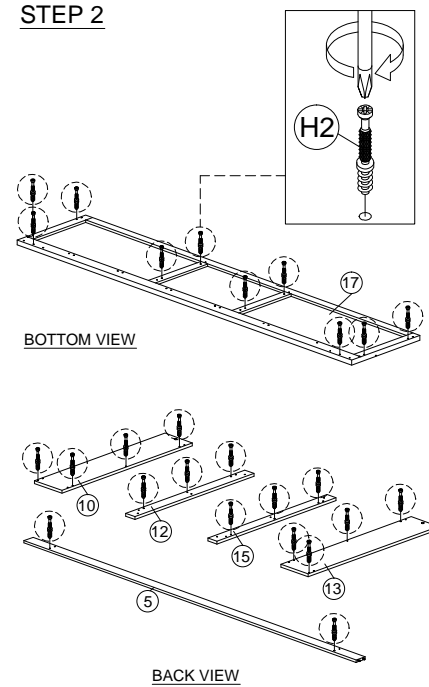

SOFT, DRY CLOTH

CHEMICAL

HEAT

KEEP DRY

HANDLE WITH CARE

DO NOT USE KNIFE

ASSEMBLY INSTRUCTION

MODEL : SB 19009-S5V - ELITE DRESSOIR 220 / SIDE BOARD

HARDWARE	A	B	C	D	E	F	G	H	I	J	K	L	M	M1	M2	M3	O	O1	O2	P	Q	R
	PLASTIC DOWEL M8X25 1X52	ALLEN KEY 1X1	CB SCREW M3.5X12 1X48	CB SCREW M3.5X16 1X16	CB SCREW M4X25 1X8	CB SCREW M4X35 1X32	CSK CAP M6X40 1X10	H1 H2 MINIFIX 5654 26 SETS	METAL SHELF SUPPORT 1X8	CAP 1X14	HINGES (OUTSIDE) 5/8" 4 SETS	POWER NAIL 6/8 1X70	HANDLE VSC 16 (SILVER) 1X6	P/H SCREW M4X24 1X4	P/H SCREW M4X40 1X8	DRAWER SLIDE 16" 4 SETS	PLASTIC PIN 1X8	CB SCREW M4X30 1X6	CSK CAP M6X50 1X6			

PART LIST

STEP 1

STEP 2

STEP 3

STEP 4

STEP 5

STEP 6

STEP 7

ASSEMBLY INSTRUCTION

MODEL : SB 19009-S5V - ELITE DRESSOIR 220 / SIDE BOARD

STEP 8

STEP 9

STEP 10

STEP 11

STEP 12

STEP 13