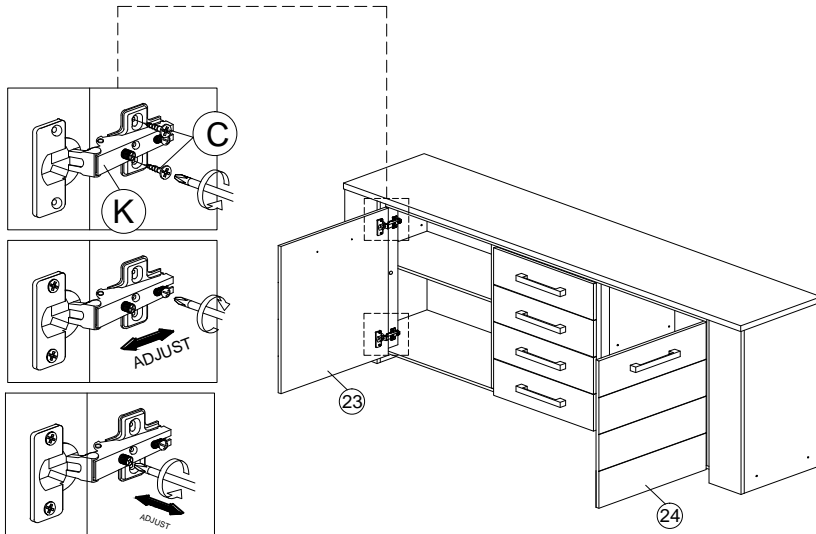

ASSEMBLY INSTRUCTION

MODEL : SB 19009-S5V - ELITE DRESSOIR 220 / SIDE BOARD

STEP 16

BACK VIEW

STEP 17

BACK VIEW

STEP 18

STEP 19