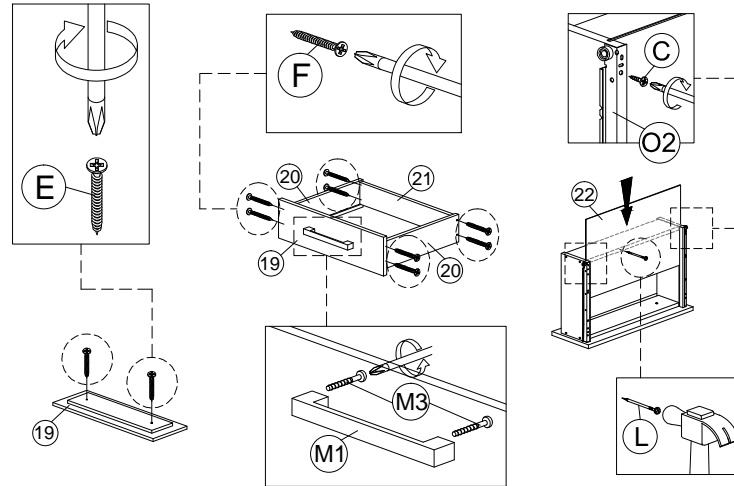

ASSEMBLY INSTRUCTION

MODEL : SB 19009-S5V - ELITE DRESSOIR 220 / SIDE BOARD

STEP 16

BACK VIEW

STEP 17

BACK VIEW

STEP 18

STEP 19