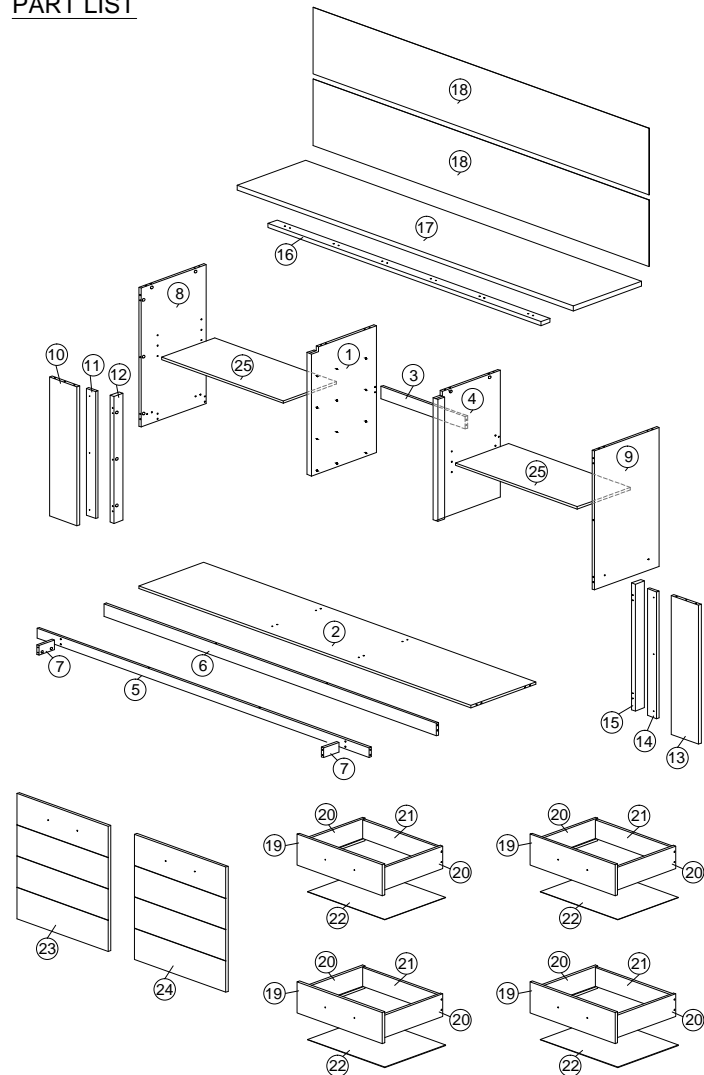

SOFT, DRY CLOTH

CHEMICAL

HEAT

KEEP DRY

HANDLE WITH CARE

DO NOT USE KNIFE

ASSEMBLY INSTRUCTION

MODEL : SB 19009-S5V - ELITE DRESSOIR 220 / SIDE BOARD

PART LIST

STEP 1

STEP 2

STEP 3

STEP 4

STEP 5

STEP 6

STEP 7