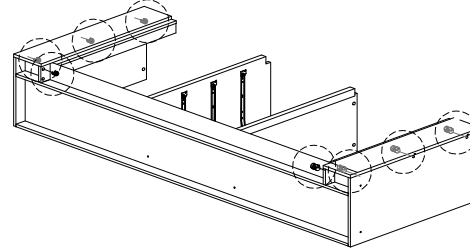

ASSEMBLY INSTRUCTION

MODEL : SB 19009-S5V - ELITE DRESSOIR 220 / SIDE BOARD

STEP 12

STEP 14