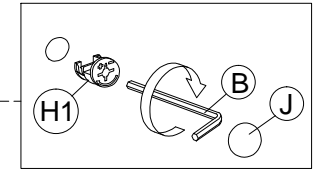

ASSEMBLY INSTRUCTION

MODEL : SB 19009-S5V - ELITE DRESSOIR 220 / SIDE BOARD

STEP 12