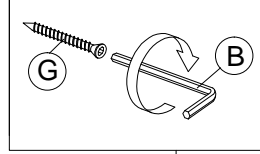

ASSEMBLY INSTRUCTION

MODEL : SB 19009-S5V - ELITE DRESSOIR 220 / SIDE BOARD

STEP 12

STEP 14