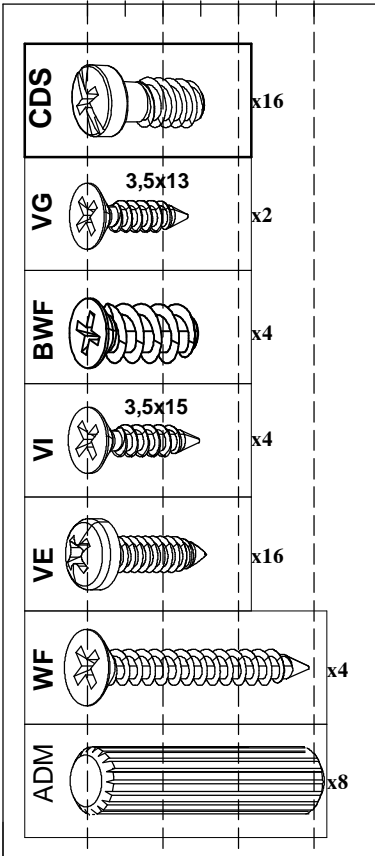

contact@parisot.com

0 1 cm 2 3

Rep	Qté	mm			inch		
01	1	601	427,5	16,0	23 21/32	16 53/64	5/8
02	2	750	427,0	16,0	29 33/64	16 51/64	5/8
03	1	568	426,5	16,0	22 23/64	16 25/32	5/8
04	1	708	596,0	2,5	27 55/64	23 29/64	3/32
05	1	567	374,0	16,0	22 5/16	14 23/32	5/8
06	1	597	125,0	16,0	23 1/2	4 29/32	5/8
07	1	330	80,0	12,5	12 63/64	3 9/64	31/64
08	1	330	80,0	12,5	12 63/64	3 9/64	31/64
09	1	518	80,0	12,5	20 25/64	3 9/64	31/64
10	1	529	329,0	2,5	20 13/16	12 15/16	3/32
11	2	574	297,0	16,0	22 19/32	11 11/16	5/8